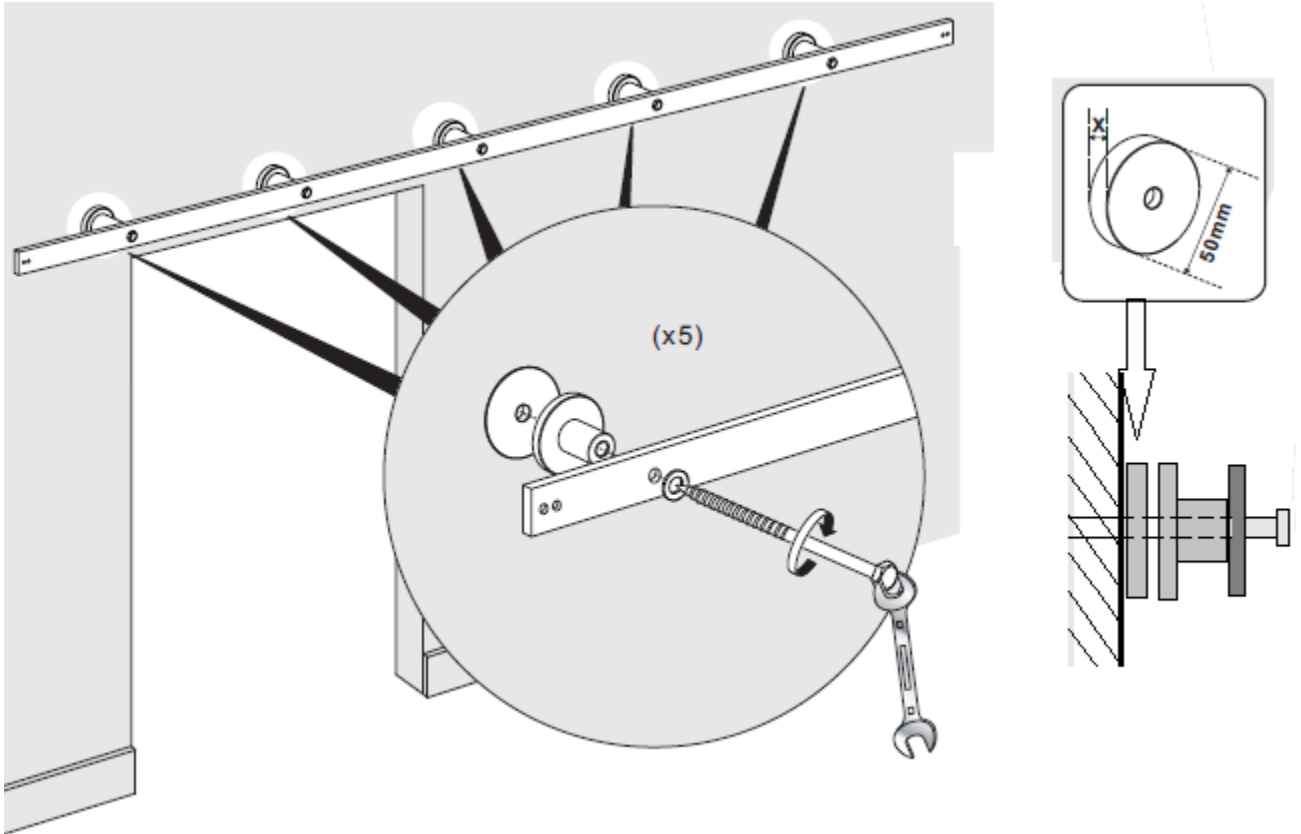

# TRACK MOUNTING WITH SPACERS

Insert Spacer Disc if necessary to shim track further from the wall. Select from 6mm and/or 12mm thick Spacers

If a more pronounced spacing was necessary, are also available in suggested products:

- 246TY9004400170 3 x 50 mm
- 246TY9004332170 6 x 50 mm