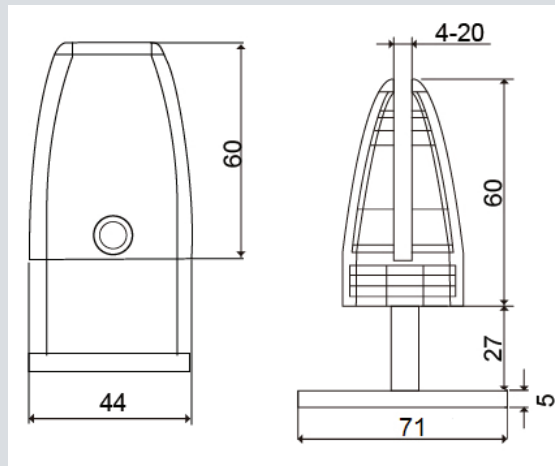

500SBXXX Clamps

500SB2100