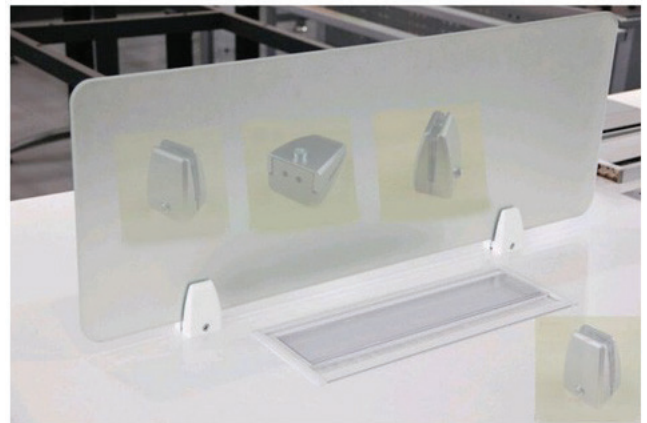

## 500SBXXX Privacy Screen Brackets

Richelieu's Privacy Screen Brackets are the perfect solution to adding privacy screens to any work surface. Three versions to choose from, single surface clamp, dual surface clamp or flush mount, in four finishes. The flush mount version is also a great solution for mounting modesty panels.

# 500SBXXX Clamps

500SB2100

500SB3100

500SB1100

<b>500SB190</b>	SINGLE SURFACE CLAMP MOUNT	BLACK
<b>500SB130</b>	SINGLE SURFACE CLAMP MOUNT	WHITE
<b>500SB1100</b>	SINGLE SURFACE CLAMP MOUNT	SILVER
<b>500SB1195</b>	SINGLE SURFACE CLAMP MOUNT	BR. NICKLE
<b>500SB290</b>	DUAL SURFACE CLAMP MOUNT	BLACK
<b>500SB230</b>	DUAL SURFACE CLAMP MOUNT	WHITE
<b>500SB2100</b>	DUAL SURFACE CLAMP MOUNT	SILVER
<b>500SB2195</b>	DUAL SURFACE CLAMP MOUNT	BR. NICKLE
<b>500SB390</b>	FLUSH SURFACE MOUNT	BLACK
<b>500SB330</b>	FLUSH SURFACE MOUNT	WHITE
<b>500SB3100</b>	FLUSH SURFACE MOUNT	SILVER
<b>500SB3195</b>	FLUSH SURFACE MOUNT	BR. NICKLE