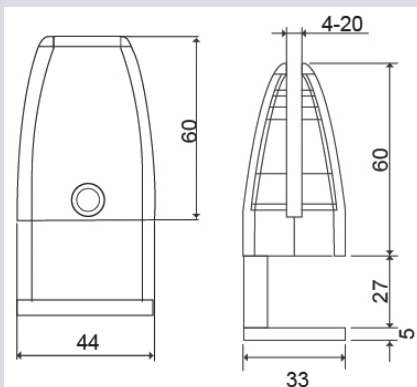

500SB190	SINGLE SURFACE CLAMP MOUNT	BLACK
500SB130	SINGLE SURFACE CLAMP MOUNT	WHITE
500SB1100	SINGLE SURFACE CLAMP MOUNT	SILVER
500SB1195	SINGLE SURFACE CLAMP MOUNT	BR. NICKLE
500SB290	DUAL SURFACE CLAMP MOUNT	BLACK
500SB230	DUAL SURFACE CLAMP MOUNT	WHITE
500SB2100	DUAL SURFACE CLAMP MOUNT	SILVER
500SB2195	DUAL SURFACE CLAMP MOUNT	BR. NICKLE
500SB390	FLUSH SURFACE MOUNT	BLACK
500SB330	FLUSH SURFACE MOUNT	WHITE
500SB3100	FLUSH SURFACE MOUNT	SILVER
500SB3195	FLUSH SURFACE MOUNT	BR. NICKLE