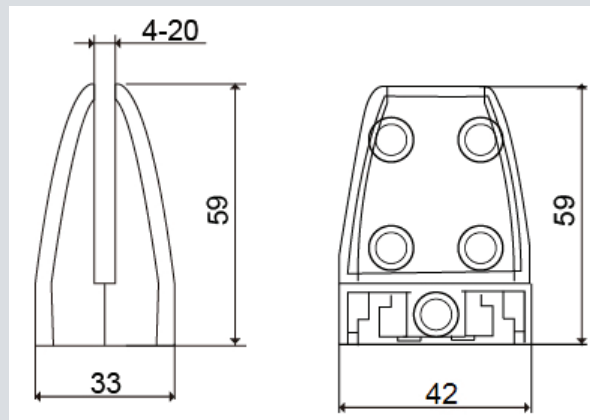

# 500SBXXX Clamps

500SB2100

500SB3100

500SB1100

<b>500SB190</b>	SINGLE SURFACE CLAMP MOUNT	BLACK
<b>500SB130</b>	SINGLE SURFACE CLAMP MOUNT	WHITE
<b>500SB1100</b>	SINGLE SURFACE CLAMP MOUNT	SILVER
<b>500SB1195</b>	SINGLE SURFACE CLAMP MOUNT	BR. NICKLE
<b>500SB290</b>	DUAL SURFACE CLAMP MOUNT	BLACK
<b>500SB230</b>	DUAL SURFACE CLAMP MOUNT	WHITE
<b>500SB2100</b>	DUAL SURFACE CLAMP MOUNT	SILVER
<b>500SB2195</b>	DUAL SURFACE CLAMP MOUNT	BR. NICKLE
<b>500SB390</b>	FLUSH SURFACE MOUNT	BLACK
<b>500SB330</b>	FLUSH SURFACE MOUNT	WHITE
<b>500SB3100</b>	FLUSH SURFACE MOUNT	SILVER
<b>500SB3195</b>	FLUSH SURFACE MOUNT	BR. NICKLE