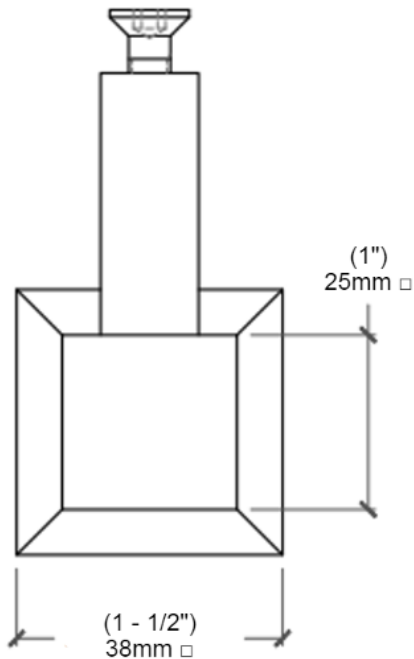

# Glass Mount Heavy Duty Fixed Bracket

Code No.: SSZH0073216170

- For Glass 10 - 25mm (3/8" - 1")
- Hole Fabrication 19mm (3/4")
- Comes With Clear Rigid Gaskets

Code No.: SSZH0073216170

- Pour verre 10 - 25mm (3/8" - 1")
- Fabrication de trou 19mm (3/4")
- Livré avec des joints rigides transparents