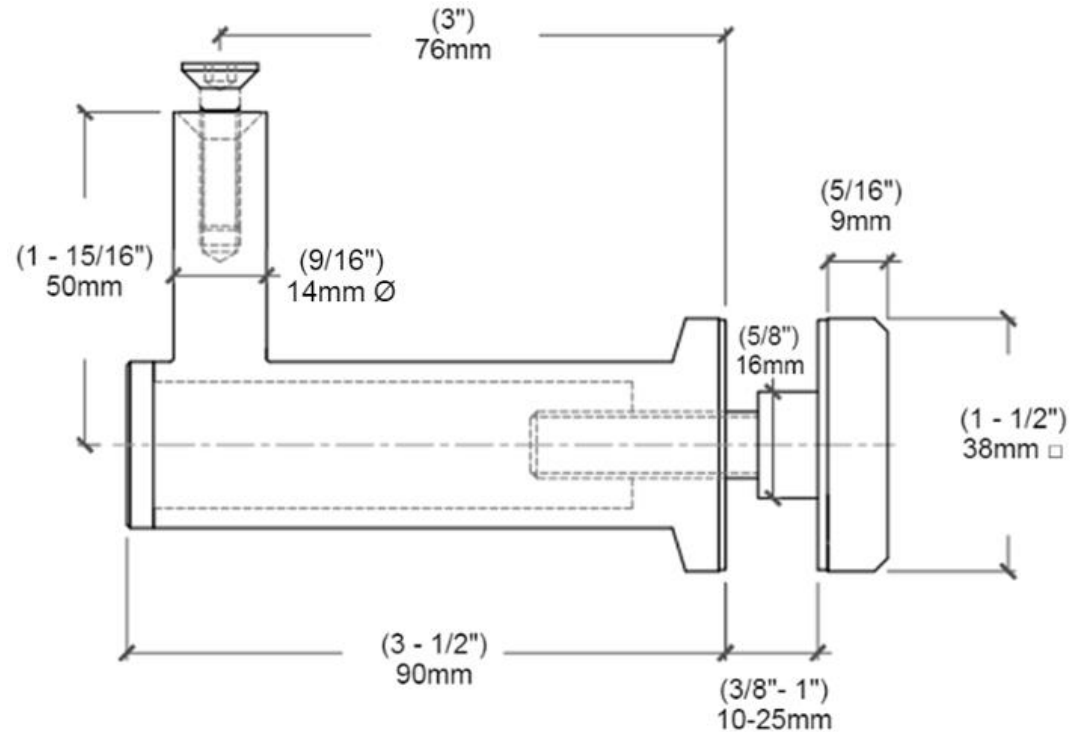

# Glass Mount Heavy Duty Fixed Bracket

Code No.: SSZH0073216170

- For Glass 10 - 25mm (3/8" - 1")
- Hole Fabrication 19mm (3/4")
- Comes With Clear Rigid Gaskets

Code No.: SSZH0073216170

- Pour verre 10 - 25mm (3/8" - 1")
- Fabrication de trou 19mm (3/4")
- Livré avec des joints rigides transparents