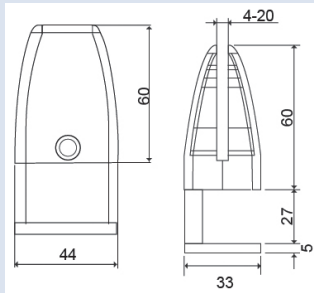

500SBXXX Clamps

500SB1100