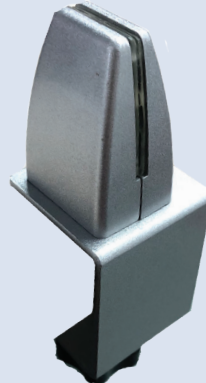

## 500SBXXX Privacy Screen Brackets

Richelieu's Privacy Screen Brackets are the perfect solution to adding privacy screens to any work surface. Five versions to choose from, single surface clamp, dual surface clamp, partition clamp or flush mount, in four finishes. The flush mount version is also a great solution for mounting modesty panels.

# 500SBXXX Clamps

500SB1100

500SB2100

500SB3100

500SBPM100  
500SBPM2100

500SB4100

<b>500SB190</b>	SINGLE SURFACE CLAMP MOUNT	BLACK
<b>500SB130</b>	SINGLE SURFACE CLAMP MOUNT	WHITE
<b>500SB1100</b>	SINGLE SURFACE CLAMP MOUNT	SILVER
<b>500SB1195</b>	SINGLE SURFACE CLAMP MOUNT	BR. NICKLE
<b>500SB290</b>	DUAL SURFACE CLAMP MOUNT	BLACK
<b>500SB230</b>	DUAL SURFACE CLAMP MOUNT	WHITE
<b>500SB2100</b>	DUAL SURFACE CLAMP MOUNT	SILVER
<b>500SB2195</b>	DUAL SURFACE CLAMP MOUNT	BR. NICKLE
<b>500SB390</b>	FLUSH SURFACE MOUNT	BLACK
<b>500SB330</b>	FLUSH SURFACE MOUNT	WHITE
<b>500SB3100</b>	FLUSH SURFACE MOUNT	SILVER
<b>500SB3195</b>	FLUSH SURFACE MOUNT	BR. NICKLE
<b>500SB4100</b>	CLAMP MOUNT	SILVER
<b>500SBPM100</b>	PARTITION MOUNT	SILVER
<b>500SBPM2100</b>	PARTITION MOUNT	SILVER

Requires a 5mm Allan key - Not Included - Mounting screws - Not Included