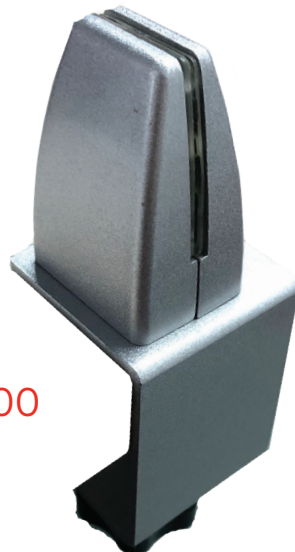

## 500SBXXX Privacy Screen Brackets

Richelieu's Privacy Screen Brackets are the perfect solution to adding privacy screens to any work surface. Five versions to choose from, single surface clamp, dual surface clamp, partition clamp or flush mount, in four finishes. The flush mount version is also a great solution for mounting modesty panels.

500SB1100

500SB2100

500SB3100

500SB4100

500SBPM100  
500SBPM2100

# 500SBXXX Clamps

500SB1100

500SB2100

500SB3100

500SBPM100  
500SBPM2100

500SB4100

<b>500SB190</b>	SINGLE SURFACE CLAMP MOUNT	BLACK
<b>500SB130</b>	SINGLE SURFACE CLAMP MOUNT	WHITE
<b>500SB1100</b>	SINGLE SURFACE CLAMP MOUNT	SILVER
<b>500SB1195</b>	SINGLE SURFACE CLAMP MOUNT	BR. NICKLE
<b>500SB290</b>	DUAL SURFACE CLAMP MOUNT	BLACK
<b>500SB230</b>	DUAL SURFACE CLAMP MOUNT	WHITE
<b>500SB2100</b>	DUAL SURFACE CLAMP MOUNT	SILVER
<b>500SB2195</b>	DUAL SURFACE CLAMP MOUNT	BR. NICKLE
<b>500SB390</b>	FLUSH SURFACE MOUNT	BLACK
<b>500SB330</b>	FLUSH SURFACE MOUNT	WHITE
<b>500SB3100</b>	FLUSH SURFACE MOUNT	SILVER
<b>500SB3195</b>	FLUSH SURFACE MOUNT	BR. NICKLE
<b>500SB4100</b>	CLAMP MOUNT	SILVER
<b>500SBPM100</b>	PARTITION MOUNT	SILVER
<b>500SBPM2100</b>	PARTITION MOUNT	SILVER