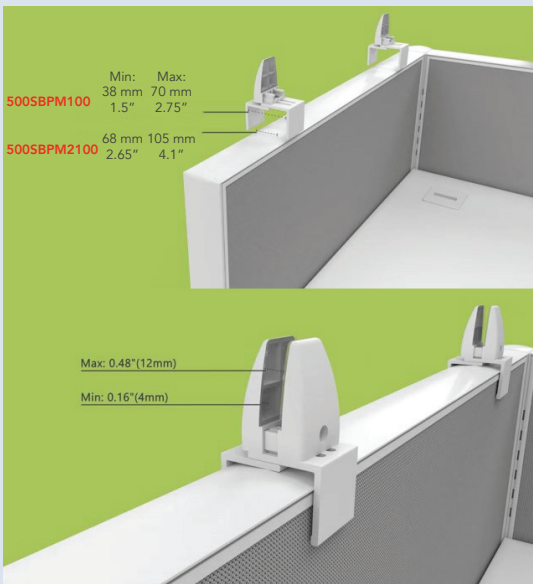

## 500SBXXX Privacy Screen Brackets

Richelieu's Privacy Screen Brackets are the perfect solution to adding privacy screens to any work surface. Five versions to choose from, single surface clamp, dual surface clamp, partition clamp or flush mount, in four finishes. The flush mount version is also a great solution for mounting modesty panels.

# 500SBXXX Clamps

500SB1100

500SB2100

500SB3100

500SBPM100  
500SBPM2100

500SB4100

<b>500SB190</b>	SINGLE SURFACE CLAMP MOUNT	BLACK
<b>500SB130</b>	SINGLE SURFACE CLAMP MOUNT	WHITE
<b>500SB1100</b>	SINGLE SURFACE CLAMP MOUNT	SILVER
<b>500SB1195</b>	SINGLE SURFACE CLAMP MOUNT	BR. NICKLE
<b>500SB290</b>	DUAL SURFACE CLAMP MOUNT	BLACK
<b>500SB230</b>	DUAL SURFACE CLAMP MOUNT	WHITE
<b>500SB2100</b>	DUAL SURFACE CLAMP MOUNT	SILVER
<b>500SB2195</b>	DUAL SURFACE CLAMP MOUNT	BR. NICKLE
<b>500SB390</b>	FLUSH SURFACE MOUNT	BLACK
<b>500SB330</b>	FLUSH SURFACE MOUNT	WHITE
<b>500SB3100</b>	FLUSH SURFACE MOUNT	SILVER
<b>500SB3195</b>	FLUSH SURFACE MOUNT	BR. NICKLE
<b>500SB4100</b>	CLAMP MOUNT	SILVER
<b>500SBPM100</b>	PARTITION MOUNT	SILVER
<b>500SBPM2100</b>	PARTITION MOUNT	SILVER