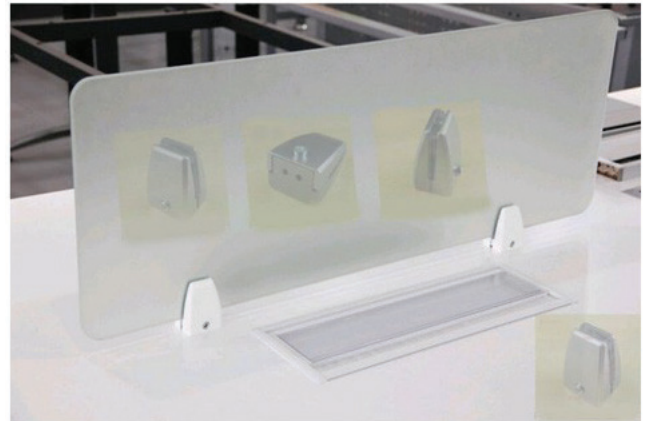

## 500SBXXX Privacy Screen Brackets

Richelieu's Privacy Screen Brackets are the perfect solution to adding privacy screens to any work surface. Five versions to choose from, single surface clamp, dual surface clamp, partition clamp or flush mount, in four finishes. The flush mount version is also a great solution for mounting modesty panels.

# 500SBXXX Clamps

500SB1100

500SB2100

500SB3100

500SBPM100  
500SBPM2100

500SB4100

<b>500SB190</b>	SINGLE SURFACE CLAMP MOUNT	BLACK
<b>500SB130</b>	SINGLE SURFACE CLAMP MOUNT	WHITE
<b>500SB1100</b>	SINGLE SURFACE CLAMP MOUNT	SILVER
<b>500SB1195</b>	SINGLE SURFACE CLAMP MOUNT	BR. NICKLE
<b>500SB290</b>	DUAL SURFACE CLAMP MOUNT	BLACK
<b>500SB230</b>	DUAL SURFACE CLAMP MOUNT	WHITE
<b>500SB2100</b>	DUAL SURFACE CLAMP MOUNT	SILVER
<b>500SB2195</b>	DUAL SURFACE CLAMP MOUNT	BR. NICKLE
<b>500SB390</b>	FLUSH SURFACE MOUNT	BLACK
<b>500SB330</b>	FLUSH SURFACE MOUNT	WHITE
<b>500SB3100</b>	FLUSH SURFACE MOUNT	SILVER
<b>500SB3195</b>	FLUSH SURFACE MOUNT	BR. NICKLE
<b>500SB4100</b>	CLAMP MOUNT	SILVER
<b>500SBPM100</b>	PARTITION MOUNT	SILVER
<b>500SBPM2100</b>	PARTITION MOUNT	SILVER