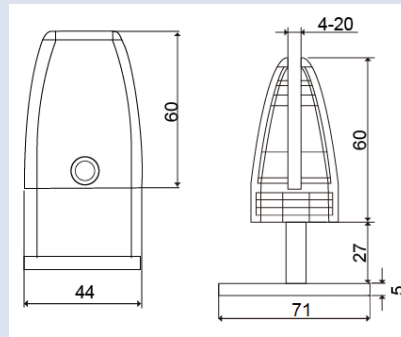

500SBXXX Clamps

500SB190	SINGLE SURFACE CLAMP MOUNT	BLACK
500SB130	SINGLE SURFACE CLAMP MOUNT	WHITE
500SB1100	SINGLE SURFACE CLAMP MOUNT	SILVER
500SB1195	SINGLE SURFACE CLAMP MOUNT	BR. NICKLE
500SB290	DUAL SURFACE CLAMP MOUNT	BLACK
500SB230	DUAL SURFACE CLAMP MOUNT	WHITE
500SB2100	DUAL SURFACE CLAMP MOUNT	SILVER
500SB2195	DUAL SURFACE CLAMP MOUNT	BR. NICKLE
500SB390	FLUSH SURFACE MOUNT	BLACK
500SB330	FLUSH SURFACE MOUNT	WHITE
500SB3100	FLUSH SURFACE MOUNT	SILVER
500SB3195	FLUSH SURFACE MOUNT	BR. NICKLE
500SB4100	CLAMP MOUNT	SILVER
500SBPM100	PARTITION MOUNT	SILVER
500SBPM2100	PARTITION MOUNT	SILVER

Requires a 5mm Allan key - Not Included - Mounting screws - Not Included