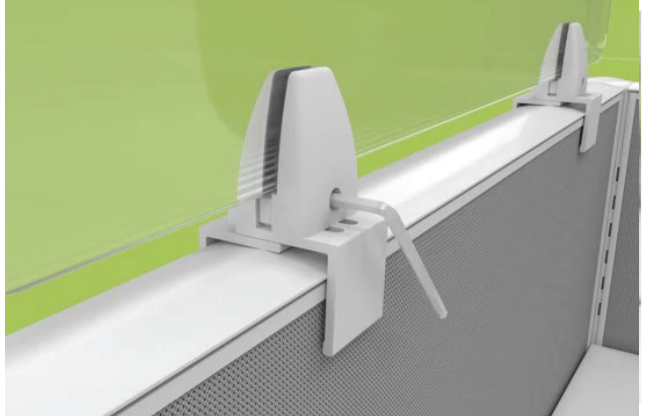

## 500SBXXX Privacy Screen Brackets

Richelieu's Privacy Screen Brackets are the perfect solution to adding privacy screens to any work surface. Five versions to choose from, single surface clamp, dual surface clamp, partition clamp or flush mount, in four finishes. The flush mount version is also a great solution for mounting modesty panels.

# 500SBXXX Clamps

500SB1100

500SB2100

500SB3100

500SBPM100  
500SBPM2100

500SB4100

<b>500SB190</b>	SINGLE SURFACE CLAMP MOUNT	BLACK
<b>500SB130</b>	SINGLE SURFACE CLAMP MOUNT	WHITE
<b>500SB1100</b>	SINGLE SURFACE CLAMP MOUNT	SILVER
<b>500SB1195</b>	SINGLE SURFACE CLAMP MOUNT	BR. NICKLE
<b>500SB290</b>	DUAL SURFACE CLAMP MOUNT	BLACK
<b>500SB230</b>	DUAL SURFACE CLAMP MOUNT	WHITE
<b>500SB2100</b>	DUAL SURFACE CLAMP MOUNT	SILVER
<b>500SB2195</b>	DUAL SURFACE CLAMP MOUNT	BR. NICKLE
<b>500SB390</b>	FLUSH SURFACE MOUNT	BLACK
<b>500SB330</b>	FLUSH SURFACE MOUNT	WHITE
<b>500SB3100</b>	FLUSH SURFACE MOUNT	SILVER
<b>500SB3195</b>	FLUSH SURFACE MOUNT	BR. NICKLE
<b>500SB4100</b>	CLAMP MOUNT	SILVER
<b>500SBPM100</b>	PARTITION MOUNT	SILVER
<b>500SBPM2100</b>	PARTITION MOUNT	SILVER