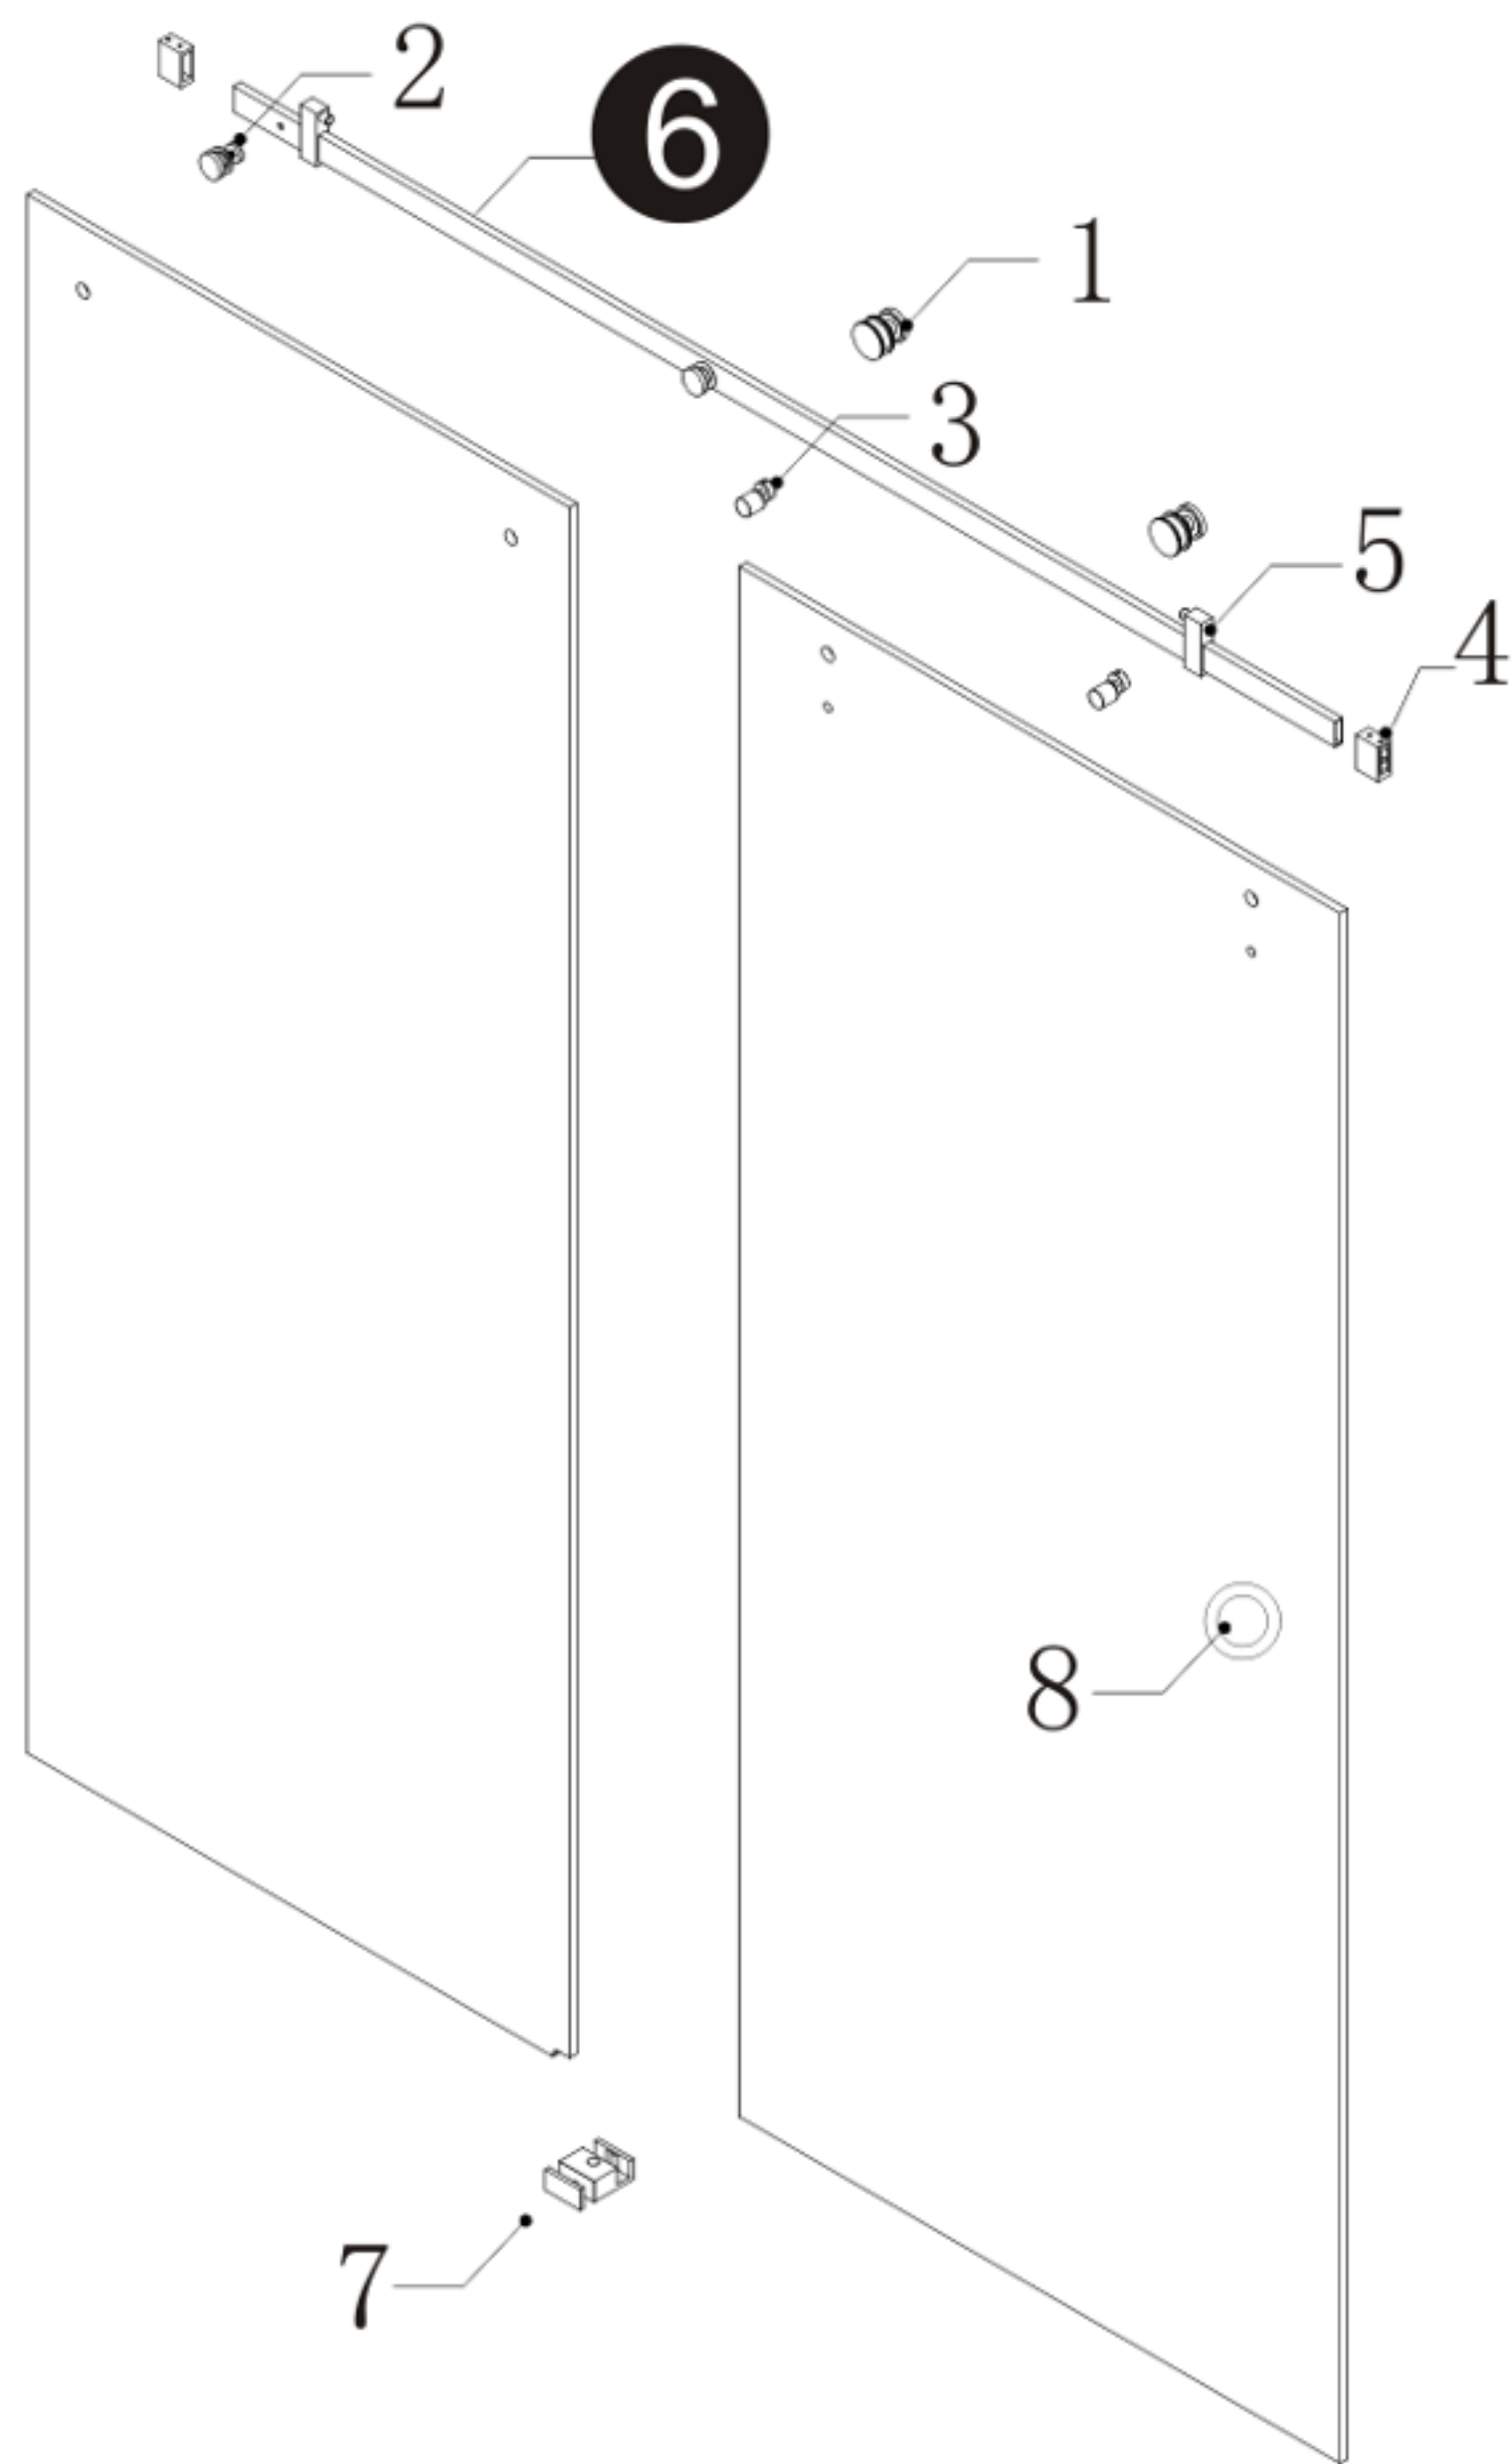

Aqua 01 PRO SERIES SLIDING DOOR KIT

RIVEO™

► Detailed Diagram of Shower Door Components

Parts List			
#	Name	Pic	Qty
1	Roller		2
2	Fixing clip		2
3	Anti-jump		2
4	Rail connector		2
5	Stopper		2
6	Rail		1
7	Guide		1
8	Handle		1

Rail

Item#	Finish
705AQUA01DHT	170=Stainless Steel 171=Polished stainless steel 900=Matte Black