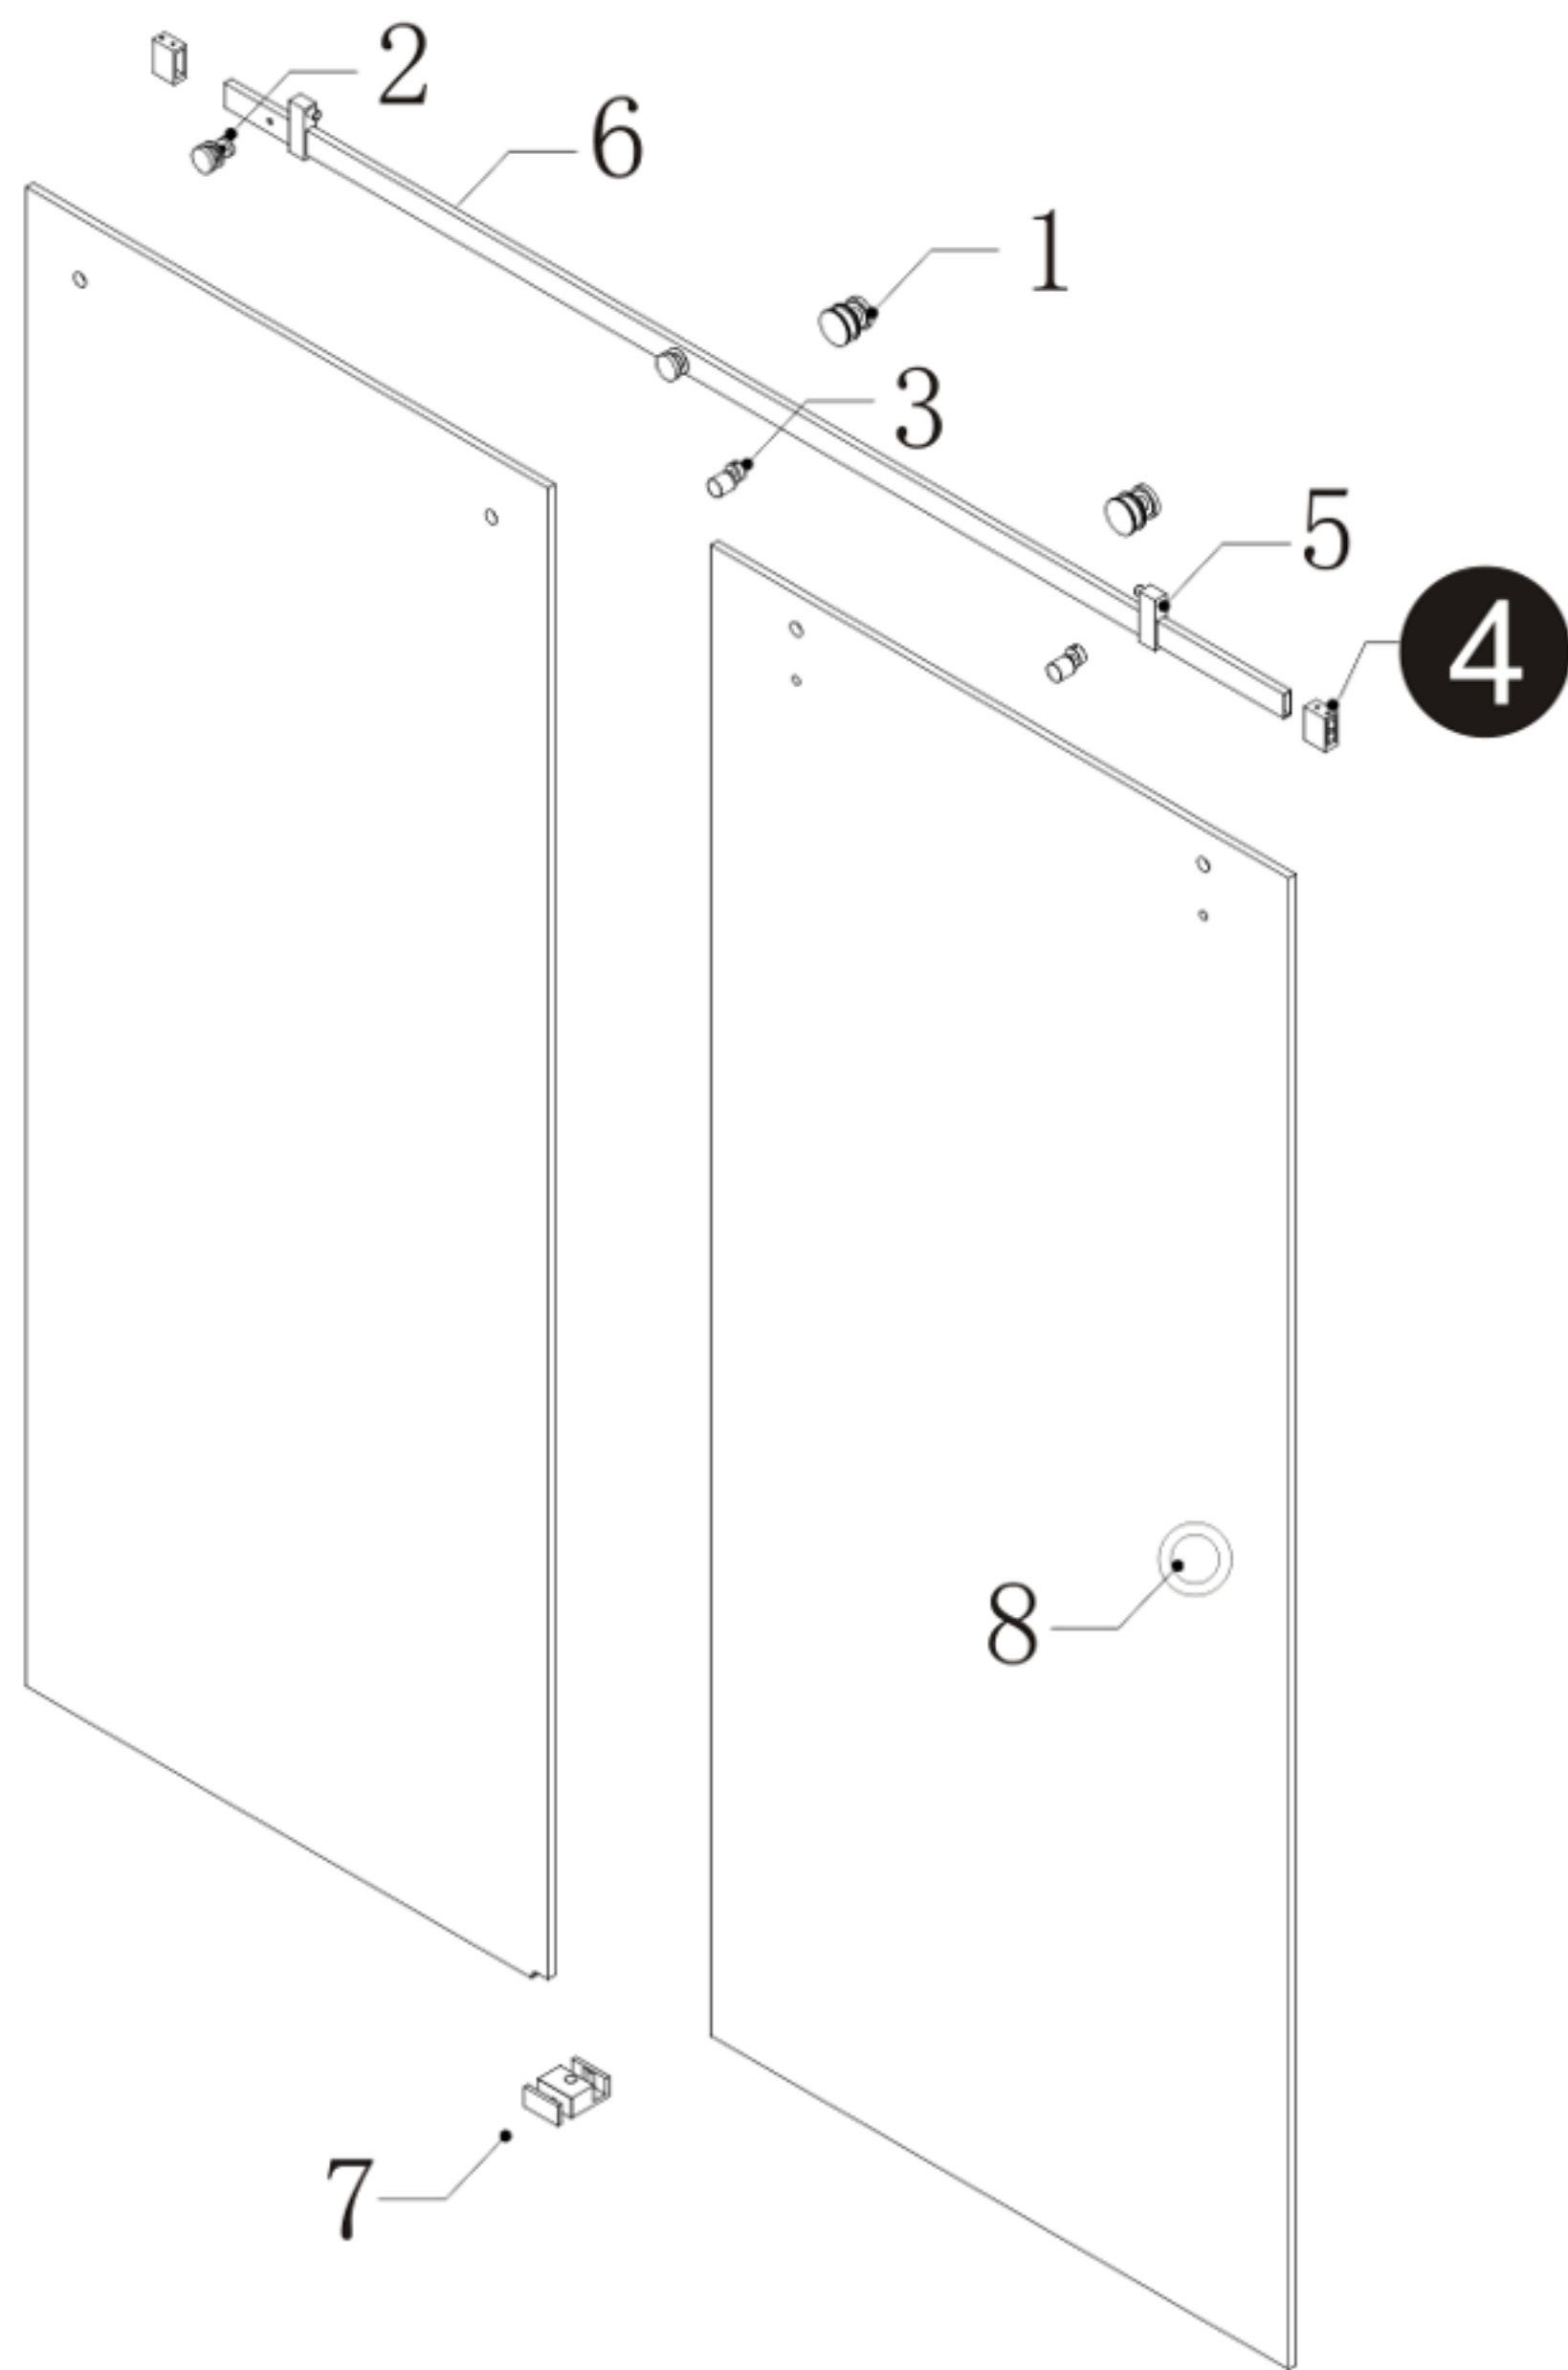

Aqua 01 PRO SERIES SLIDING DOOR KIT

► Detailed Diagram of Shower Door Components

Parts List			
#	Name	Pic	Qty
1	Roller		2
2	Fixing clip		2
3	Anti-jump		2
4	Rail connector		2
5	Stopper		2
6	Rail		1
7	Guide		1
8	Handle		1

Rail connector

Item#	Finish
705AQUA01TH	170=Stainless Steel 171=Polished stainless steel 900=Matte Black