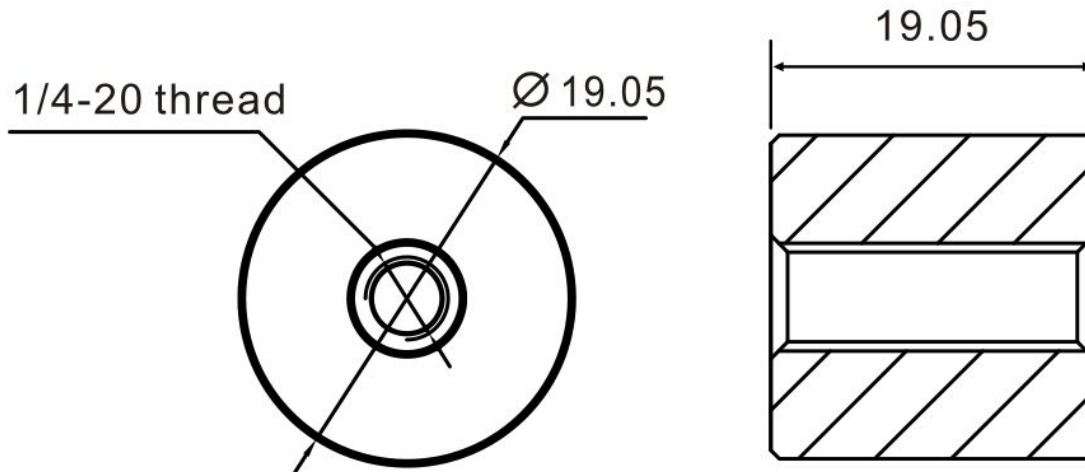

3/4" Standoff Base with 1/4-20 Thread

Code No.: SB075075XXX

- * Mounting hardware and standoff cap sold separately
- * Stainless steel 316
- * See online for available finishes

Suggested Layout:

Option 1

Option 2

* Actual weight capacity depends on mounting hardware and substrate material.