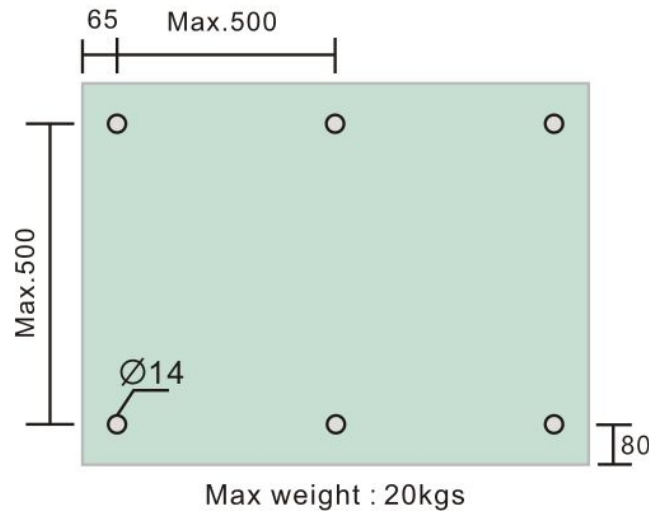

3/4" Standoff Base with 1/4-20 Thread

Code No.: SB075075XXX

- * Mounting hardware and standoff cap sold separately
- * Stainless steel 316
- * See online for available finishes

Suggested Layout:

Option 1

Option 2

* Actual weight capacity depends on mounting hardware and substrate material.