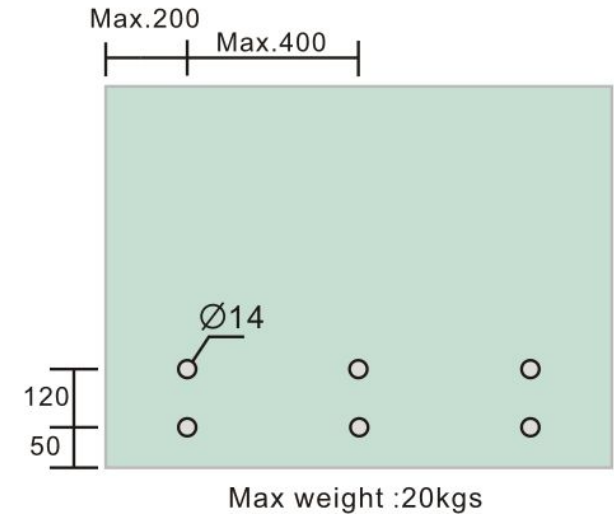

3/4" Standoff Base with 1/4-20 Thread

Code No.: SB075075XXX

- * Mounting hardware and standoff cap sold separately
- * Stainless steel 316
- * See online for available finishes

Suggested Layout:

Option 1

Option 2

* Actual weight capacity depends on mounting hardware and substrate material.