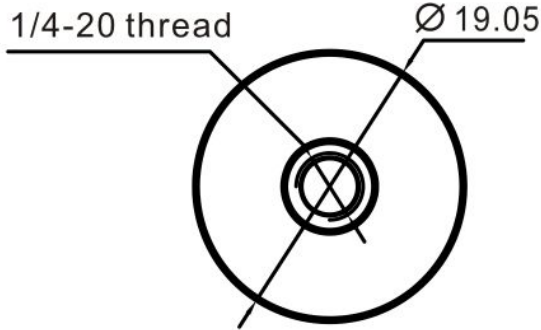

3/4" Standoff Base with 1/4-20 Thread

Code No.: SB075150XXX

- * Mounting hardware and standoff cap sold separately
- * Stainless steel 316
- * See online for available finishes

Suggested Layout:

Option 1

Option 2

* Actual weight capacity depends on mounting hardware and substrate material.