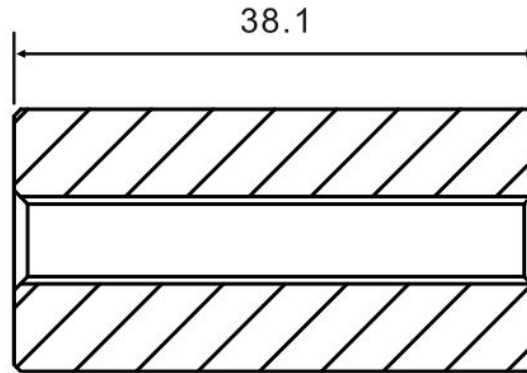

3/4" Standoff Base with 1/4-20 Thread

Code No.: SB075150XXX

- * Mounting hardware and standoff cap sold separately
- * Stainless steel 316
- * See online for available finishes

Suggested Layout:

Option 1

Option 2

* Actual weight capacity depends on mounting hardware and substrate material.