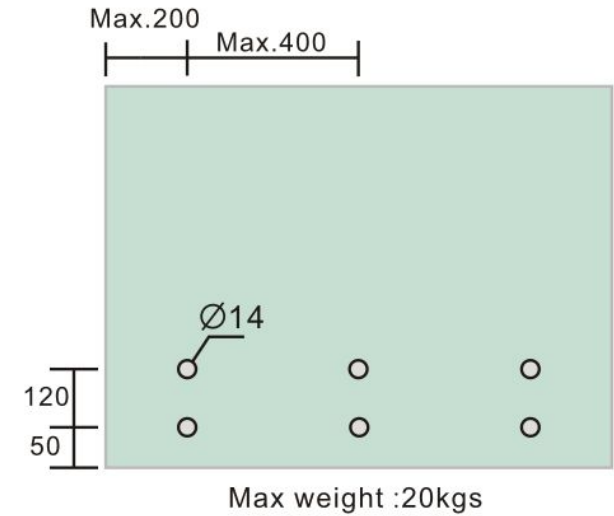

3/4" Standoff Base with 1/4-20 Thread

Code No.: SB075150XXX

- * Mounting hardware and standoff cap sold separately
- * Stainless steel 316
- * See online for available finishes

Suggested Layout:

Option 1

Option 2

* Actual weight capacity depends on mounting hardware and substrate material.