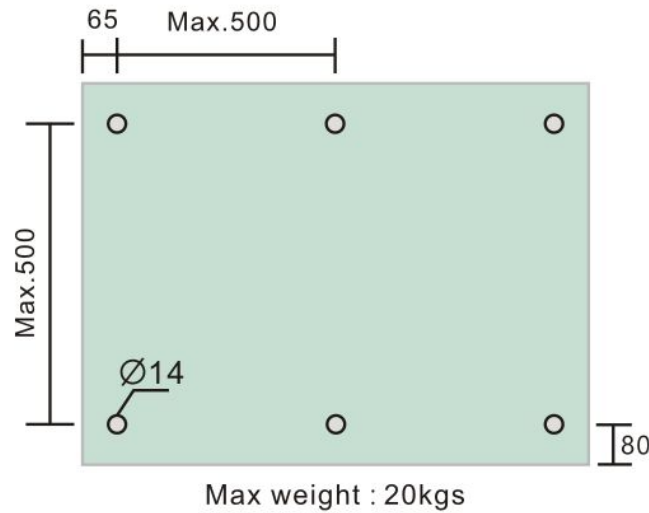

3/4" Standoff Base with 1/4-20 Thread

Code No.: SB075150XXX

- * Mounting hardware and standoff cap sold separately
- * Stainless steel 316
- * See online for available finishes

Suggested Layout:

Option 1

Option 2

* Actual weight capacity depends on mounting hardware and substrate material.