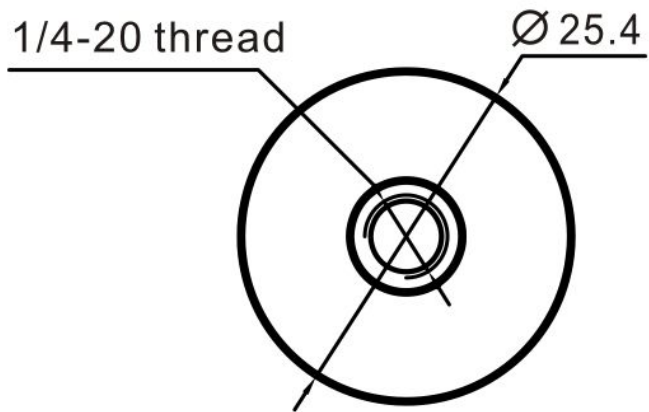

# 1" Standoff Base with 1/4-20 Thread

Code No.: SB100075XXX

- \* Mounting hardware and standoff cap sold separately
- \* Stainless steel 316
- \* See online for available finishes

## Suggested Layout:

Option 1

Option 2

\* Actual weight capacity depends on mounting hardware and substrate material.