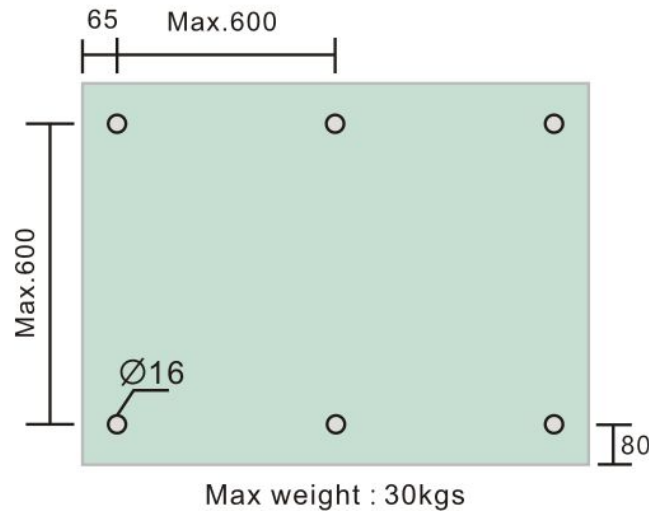

# 1" Standoff Base with 1/4-20 Thread

Code No.: SB100075XXX

- \* Mounting hardware and standoff cap sold separately
- \* Stainless steel 316
- \* See online for available finishes

## Suggested Layout:

Option 1

Option 2

\* Actual weight capacity depends on mounting hardware and substrate material.