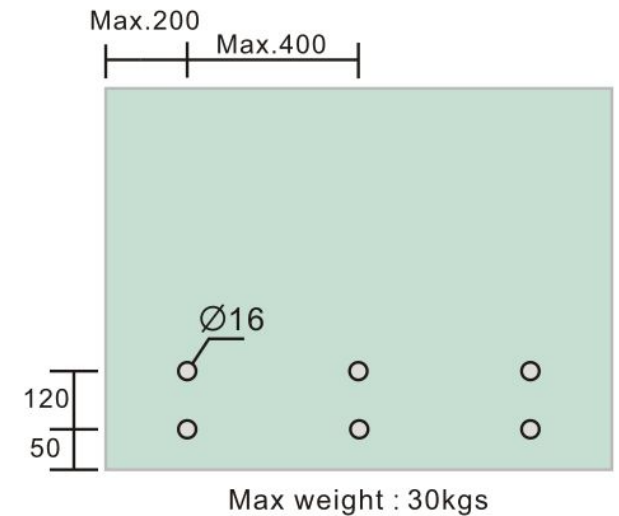

# 1" Standoff Base with 1/4-20 Thread

Code No.: SB100075XXX

- \* Mounting hardware and standoff cap sold separately
- \* Stainless steel 316
- \* See online for available finishes

## Suggested Layout:

Option 1

Option 2

\* Actual weight capacity depends on mounting hardware and substrate material.