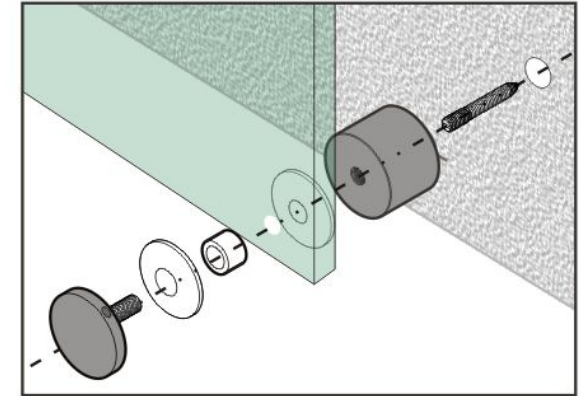

# 1" Standoff Base with 1/4-20 Thread

Code No.: SB100075XXX

- \* Mounting hardware and standoff cap sold separately
- \* Stainless steel 316
- \* See online for available finishes

## Suggested Layout:

Option 1

Option 2

\* Actual weight capacity depends on mounting hardware and substrate material.