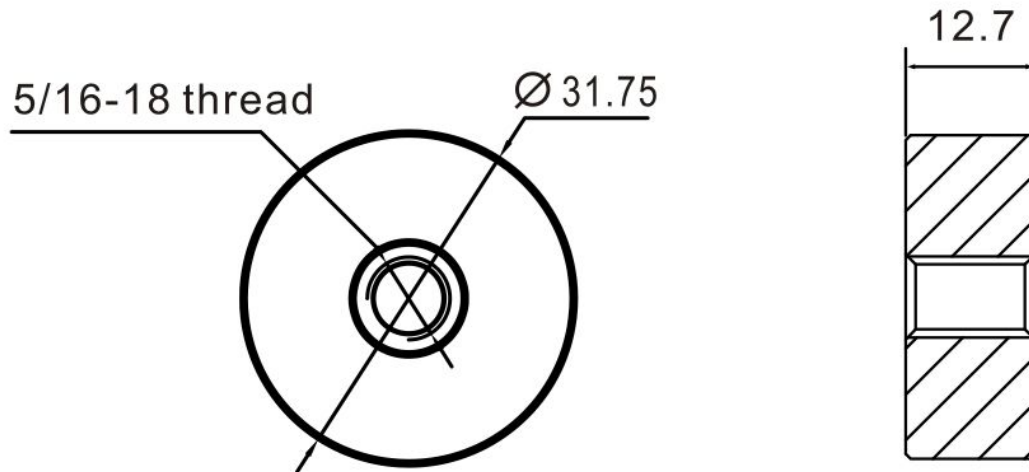

1-1/4" Standoff Base with 5/16-18 Thread

Code No.: SB125050XXX

- * Mounting hardware and standoff cap sold separately
- * Stainless steel 316
- * See online for available finishes

Suggested Layout:

Option 1

Option 2

* Actual weight capacity depends on mounting hardware and substrate material.