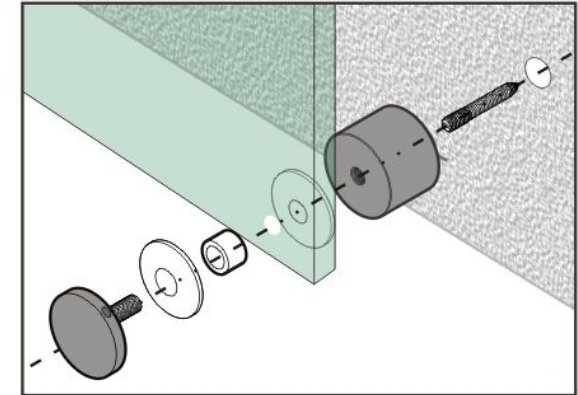

1-1/4" Standoff Base with 5/16-18 Thread

Code No.: SB125050XXX

- * Mounting hardware and standoff cap sold separately
- * Stainless steel 316
- * See online for available finishes

Suggested Layout:

Option 1

Option 2

* Actual weight capacity depends on mounting hardware and substrate material.