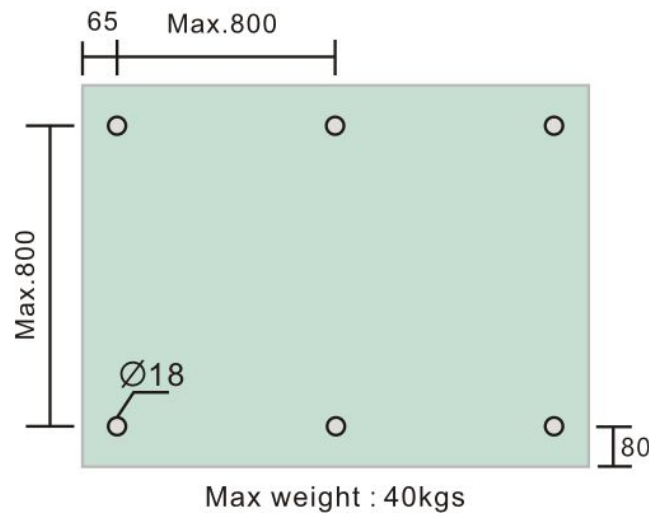

1-1/4" Standoff Base with 5/16-18 Thread

Code No.: SB125050XXX

- * Mounting hardware and standoff cap sold separately
- * Stainless steel 316
- * See online for available finishes

Suggested Layout:

Option 1

Option 2

* Actual weight capacity depends on mounting hardware and substrate material.