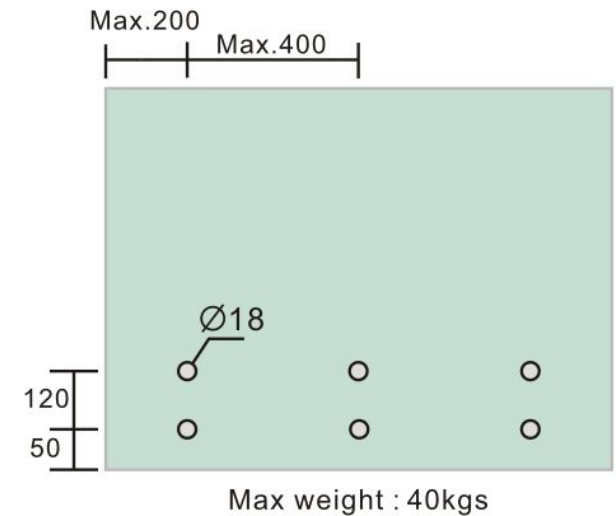

1-1/4" Standoff Base with 5/16-18 Thread

Code No.: SB125050XXX

- * Mounting hardware and standoff cap sold separately
- * Stainless steel 316
- * See online for available finishes

Suggested Layout:

Option 1

Option 2

* Actual weight capacity depends on mounting hardware and substrate material.