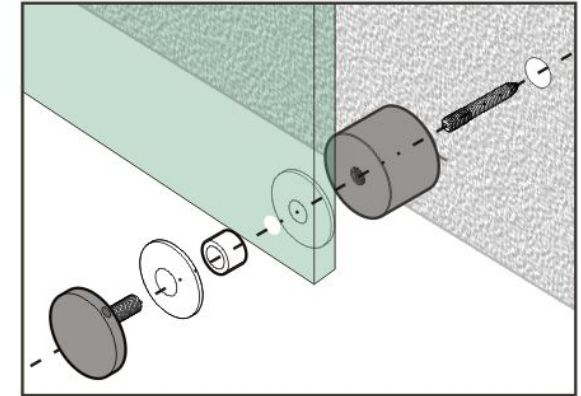

# 1-1/4" Standoff Base with 5/16-18 Thread

Code No.: SB125075XXX

- \* Mounting hardware and standoff cap sold separately
- \* Stainless steel 316
- \* See online for available finishes

## Suggested Layout:

Option 1

Option 2

\* Actual weight capacity depends on mounting hardware and substrate material.