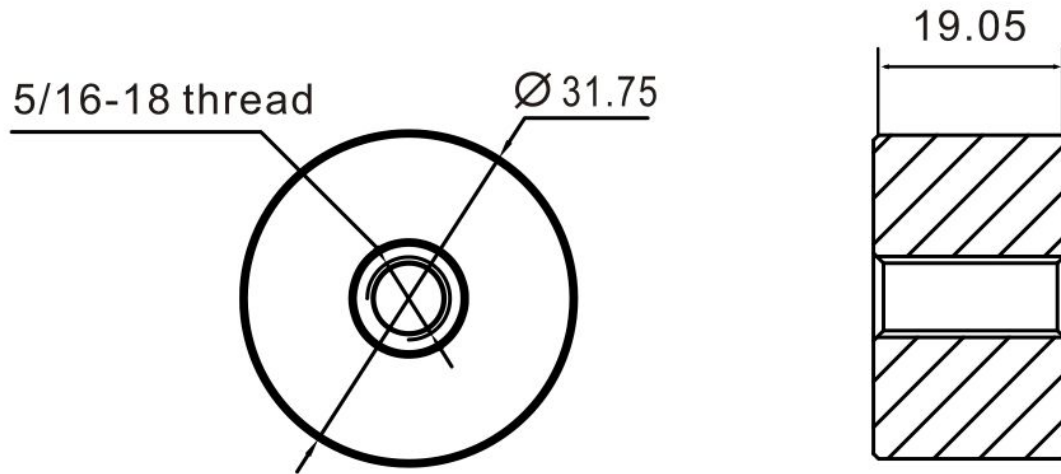

# 1-1/4" Standoff Base with 5/16-18 Thread

Code No.: SB125075XXX

- \* Mounting hardware and standoff cap sold separately
- \* Stainless steel 316
- \* See online for available finishes

## Suggested Layout:

Option 1

Option 2

\* Actual weight capacity depends on mounting hardware and substrate material.