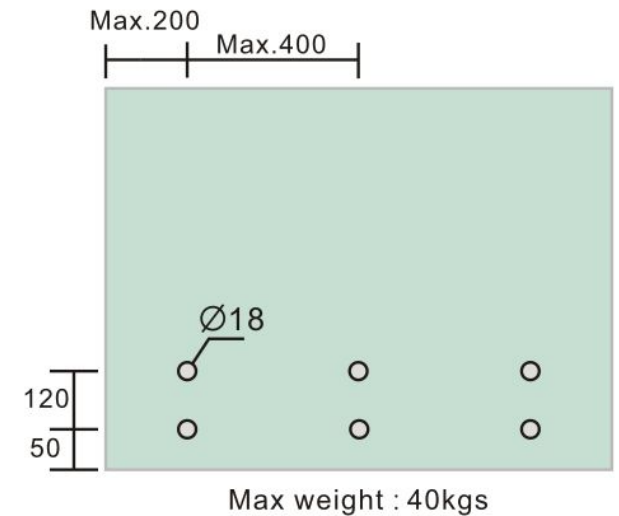

# 1-1/4" Standoff Base with 5/16-18 Thread

Code No.: SB125075XXX

- \* Mounting hardware and standoff cap sold separately
- \* Stainless steel 316
- \* See online for available finishes

## Suggested Layout:

Option 1

Option 2

\* Actual weight capacity depends on mounting hardware and substrate material.