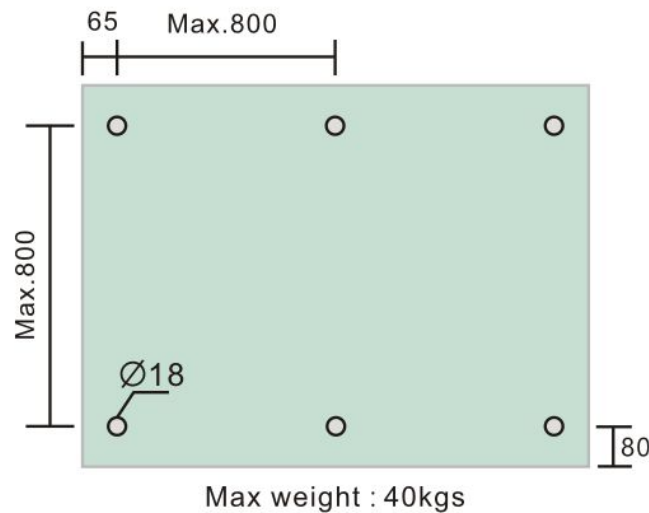

# 1-1/4" Standoff Base with 5/16-18 Thread

Code No.: SB125075XXX

- \* Mounting hardware and standoff cap sold separately
- \* Stainless steel 316
- \* See online for available finishes

## Suggested Layout:

Option 1

Option 2

\* Actual weight capacity depends on mounting hardware and substrate material.