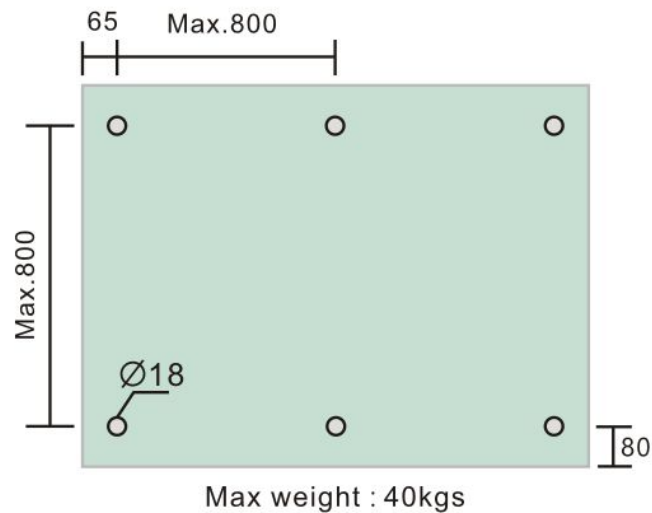

1-1/4" Standoff Base with 5/16-18 Thread

Code No.: SB125400XXX

- * Mounting hardware and standoff cap sold separately
- * Stainless steel 316
- * See online for available finishes

Suggested Layout:

Option 1

Option 2

* Actual weight capacity depends on mounting hardware and substrate material.