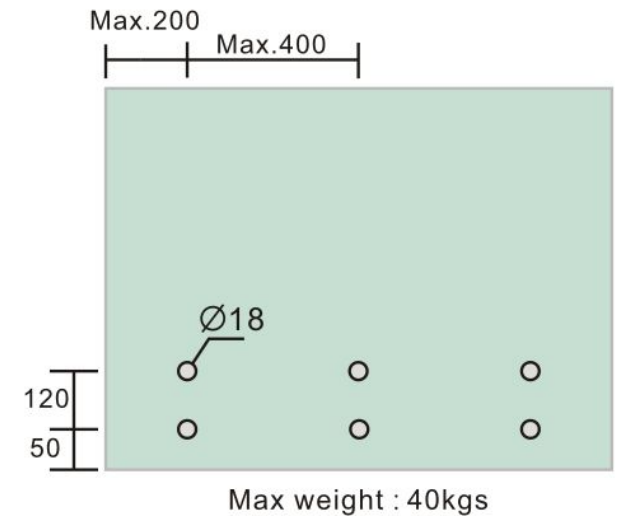

1-1/4" Standoff Base with 5/16-18 Thread

Code No.: SB125400XXX

- * Mounting hardware and standoff cap sold separately
- * Stainless steel 316
- * See online for available finishes

Suggested Layout:

Option 1

Option 2

* Actual weight capacity depends on mounting hardware and substrate material.