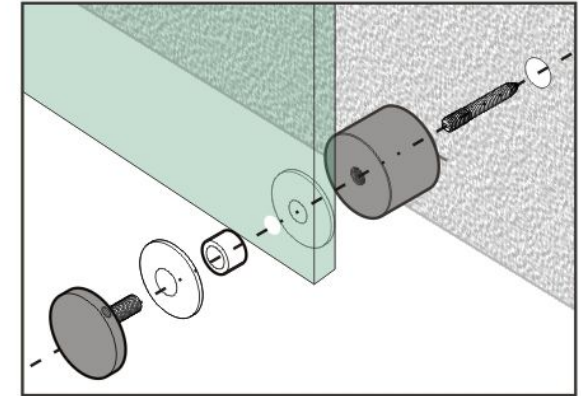

1-1/4" Standoff Base with 5/16-18 Thread

Code No.: SB125400XXX

- * Mounting hardware and standoff cap sold separately
- * Stainless steel 316
- * See online for available finishes

Suggested Layout:

Option 1

Option 2

* Actual weight capacity depends on mounting hardware and substrate material.