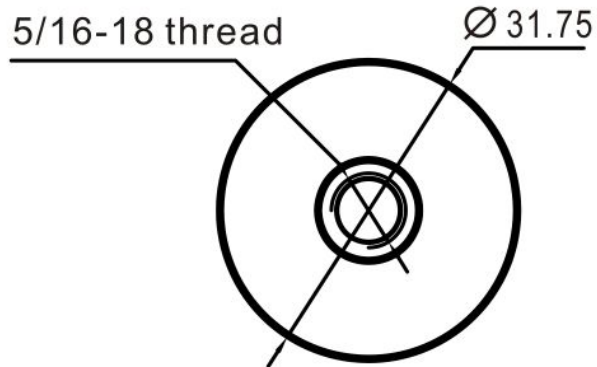

1-1/4" Standoff Base with 5/16-18 Thread

Code No.: SB125400XXX

- * Mounting hardware and standoff cap sold separately
- * Stainless steel 316
- * See online for available finishes

Suggested Layout:

Option 1

Option 2

* Actual weight capacity depends on mounting hardware and substrate material.