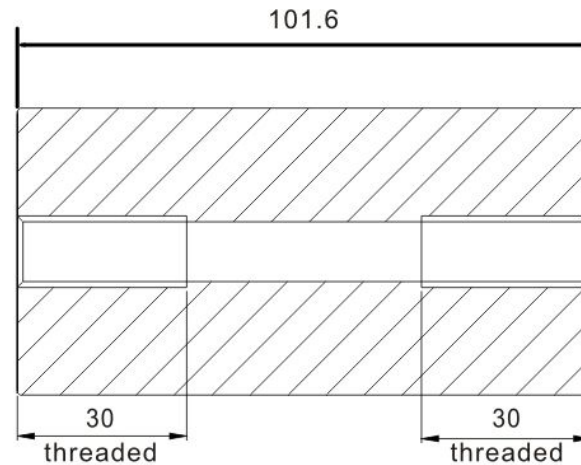

1-1/4" Standoff Base with 5/16-18 Thread

Code No.: SB125400XXX

- * Mounting hardware and standoff cap sold separately
- * Stainless steel 316
- * See online for available finishes

Suggested Layout:

Option 1

Option 2

* Actual weight capacity depends on mounting hardware and substrate material.