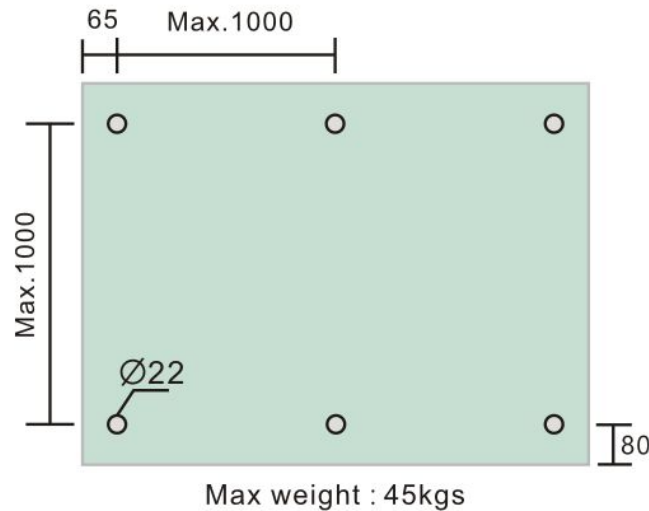

1-1/2" Standoff Base with 3/8-16 Thread

Code No.: SB150150XXX

3/8-16 thread

Ø 38.1

38.1

- * Mounting hardware and standoff cap sold separately
- * Stainless steel 316
- * See online for available finishes

Suggested Layout:

Option 1

Option 2

* Actual weight capacity depends on mounting hardware and substrate material.