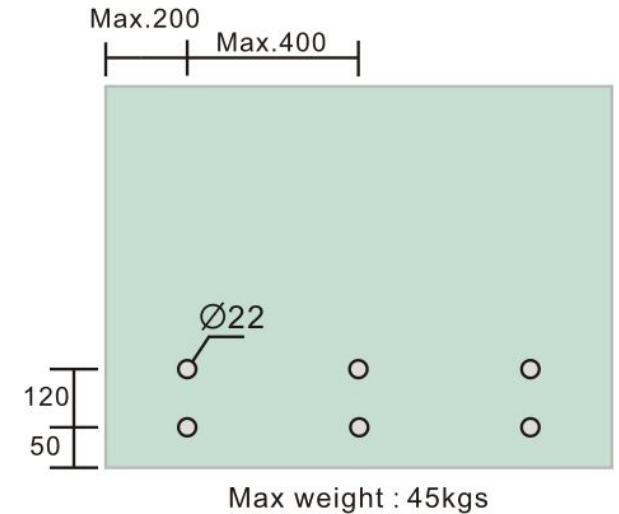

1-1/2" Standoff Base with 3/8-16 Thread

Code No.: SB150150XXX

3/8-16 thread

Ø 38.1

38.1

- * Mounting hardware and standoff cap sold separately
- * Stainless steel 316
- * See online for available finishes

Suggested Layout:

Option 1

Option 2

* Actual weight capacity depends on mounting hardware and substrate material.