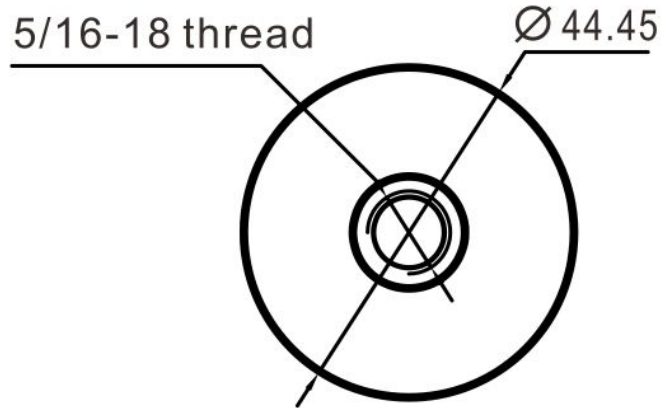

1-3/4" Standoff Base with 5/16-18 Thread

Code No.: SB175150XXX

- * Mounting hardware and standoff cap sold separately
- * Stainless steel 316
- * See online for available finishes

Suggested Layout:

Option 1

Option 2

* Actual weight capacity depends on mounting hardware and substrate material.