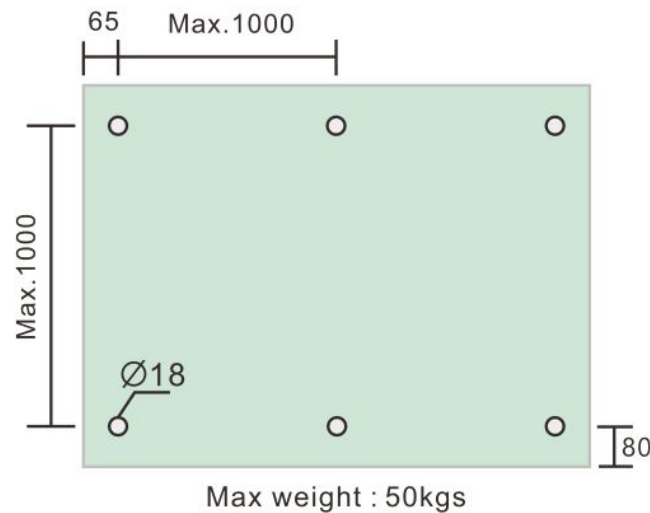

1-3/4" Standoff Base with 5/16-18 Thread

Code No.: SB175150XXX

- * Mounting hardware and standoff cap sold separately
- * Stainless steel 316
- * See online for available finishes

Suggested Layout:

Option 1

Option 2

* Actual weight capacity depends on mounting hardware and substrate material.