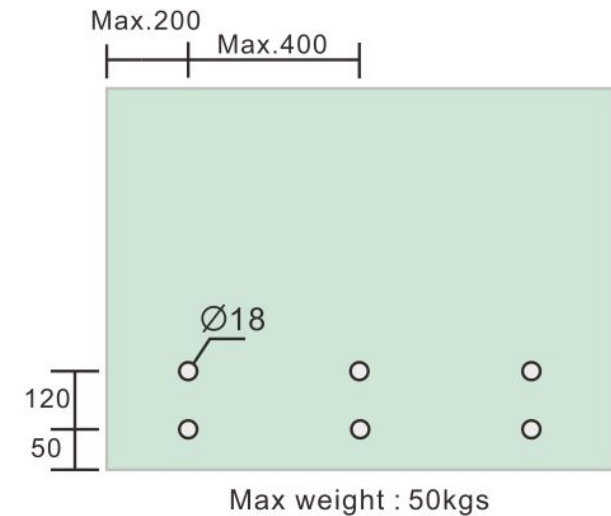

1-3/4" Standoff Base with 5/16-18 Thread

Code No.: SB175150XXX

- * Mounting hardware and standoff cap sold separately
- * Stainless steel 316
- * See online for available finishes

Suggested Layout:

Option 1

Option 2

* Actual weight capacity depends on mounting hardware and substrate material.