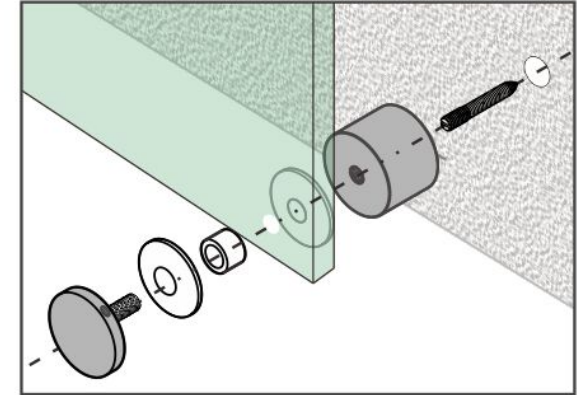

1-3/4" Standoff Base with 5/16-18 Thread

Code No.: SB175150XXX

- * Mounting hardware and standoff cap sold separately
- * Stainless steel 316
- * See online for available finishes

Suggested Layout:

Option 1

Option 2

* Actual weight capacity depends on mounting hardware and substrate material.