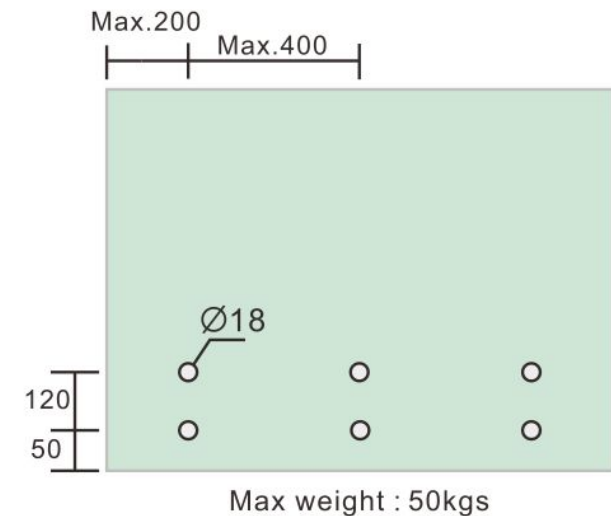

# 1-3/4" Standoff Base with 5/16-18 Thread

Code No.: SB175200XXX

- \* Mounting hardware and standoff cap sold separately
- \* Stainless steel 316
- \* See online for available finishes

## Suggested Layout:

Option 1

Option 2

\* Actual weight capacity depends on mounting hardware and substrate material.