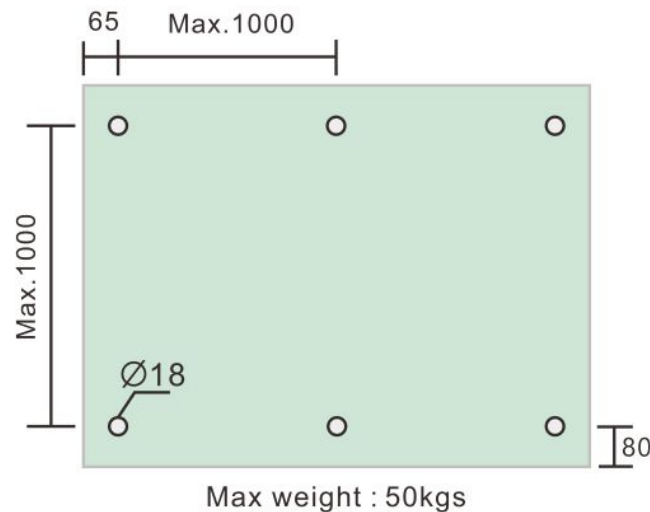

# 1-3/4" Standoff Base with 5/16-18 Thread

Code No.: SB175200XXX

- \* Mounting hardware and standoff cap sold separately
- \* Stainless steel 316
- \* See online for available finishes

## Suggested Layout:

Option 1

Option 2

\* Actual weight capacity depends on mounting hardware and substrate material.