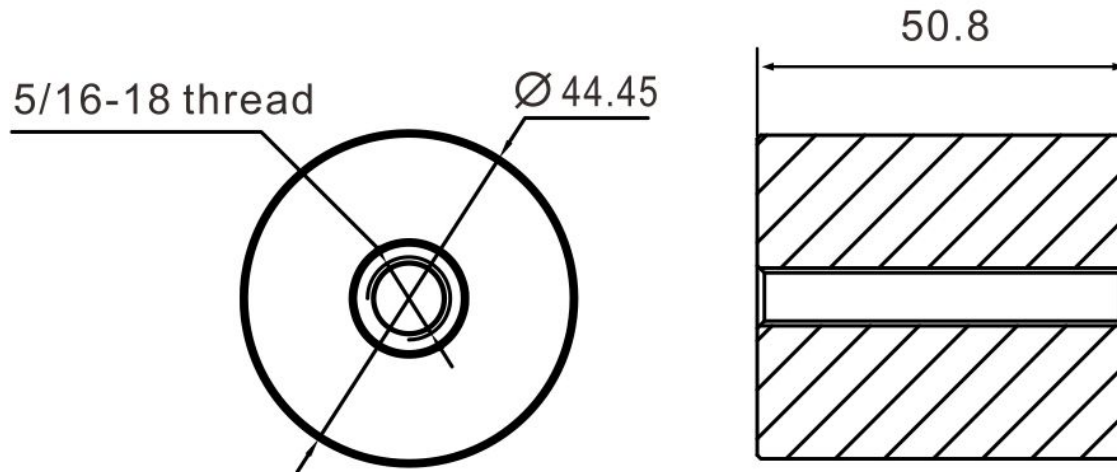

# 1-3/4" Standoff Base with 5/16-18 Thread

Code No.: SB175200XXX

- \* Mounting hardware and standoff cap sold separately
- \* Stainless steel 316
- \* See online for available finishes

## Suggested Layout:

Option 1

Option 2

\* Actual weight capacity depends on mounting hardware and substrate material.