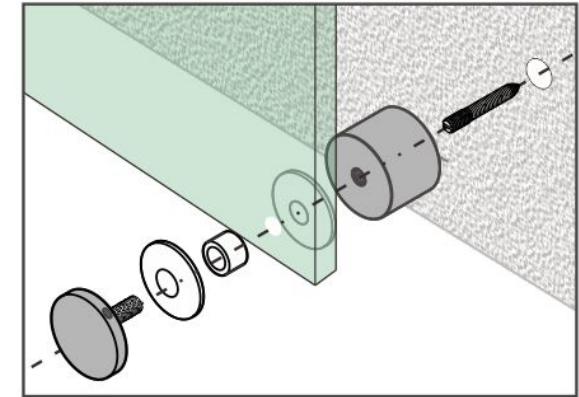

# 1-3/4" Standoff Base with 5/16-18 Thread

Code No.: SB175200XXX

- \* Mounting hardware and standoff cap sold separately
- \* Stainless steel 316
- \* See online for available finishes

## Suggested Layout:

Option 1

Option 2

\* Actual weight capacity depends on mounting hardware and substrate material.