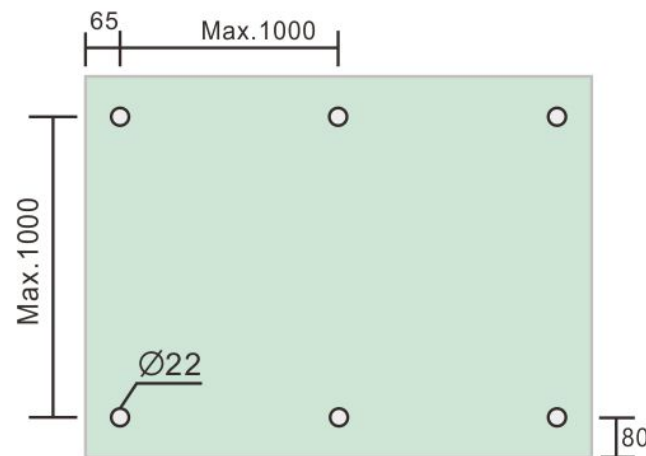

# 2" Standoff Base with 3/8-16 Thread

Code No.: SB200025XXX

- \* Mounting hardware and standoff cap sold separately
- \* Stainless steel 316
- \* See online for available finishes

## Suggested Layout:

Option 1

Max weight : 60kgs

Option 2

Max weight : 60kgs

\* Actual weight capacity depends on mounting hardware and substrate material.