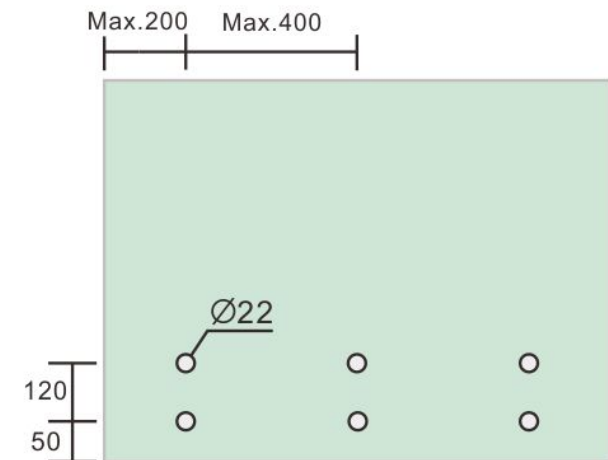

# 2" Standoff Base with 3/8-16 Thread

Code No.: SB200025XXX

- \* Mounting hardware and standoff cap sold separately
- \* Stainless steel 316
- \* See online for available finishes

## Suggested Layout:

Option 1

Max weight : 60kgs

Option 2

Max weight : 60kgs

\* Actual weight capacity depends on mounting hardware and substrate material.