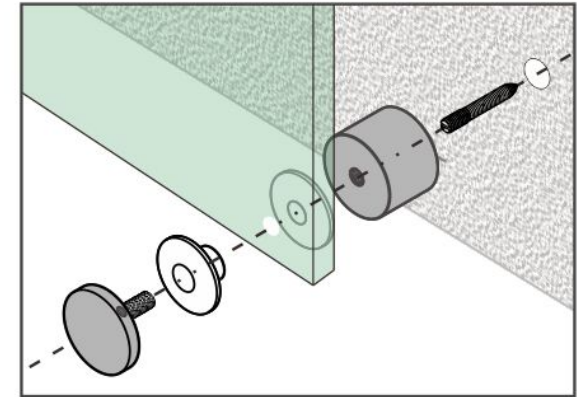

# 2" Standoff Base with 3/8-16 Thread

Code No.: SB200025XXX

- \* Mounting hardware and standoff cap sold separately
- \* Stainless steel 316
- \* See online for available finishes

## Suggested Layout:

Option 1

Max weight : 60kgs

Option 2

Max weight : 60kgs

\* Actual weight capacity depends on mounting hardware and substrate material.