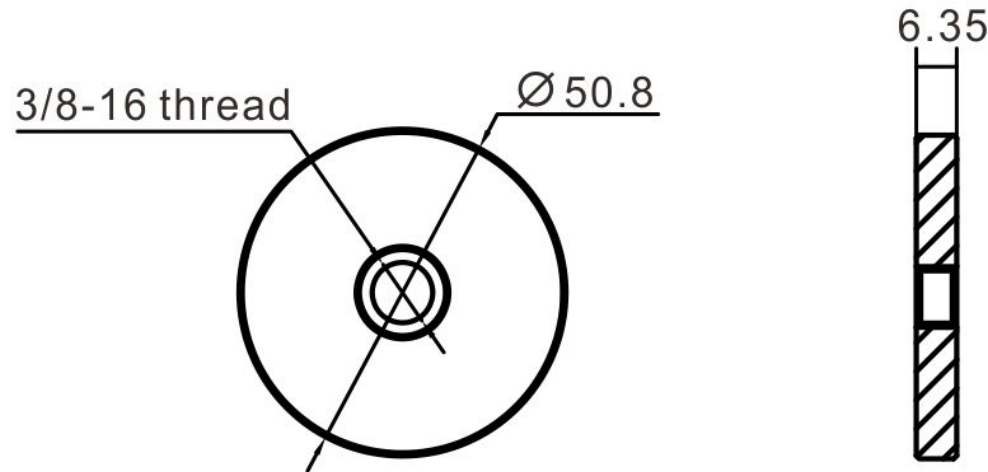

# 2" Standoff Base with 3/8-16 Thread

Code No.: SB200025XXX

- \* Mounting hardware and standoff cap sold separately
- \* Stainless steel 316
- \* See online for available finishes

## Suggested Layout:

Option 1

Max weight : 60kgs

Option 2

Max weight : 60kgs

\* Actual weight capacity depends on mounting hardware and substrate material.