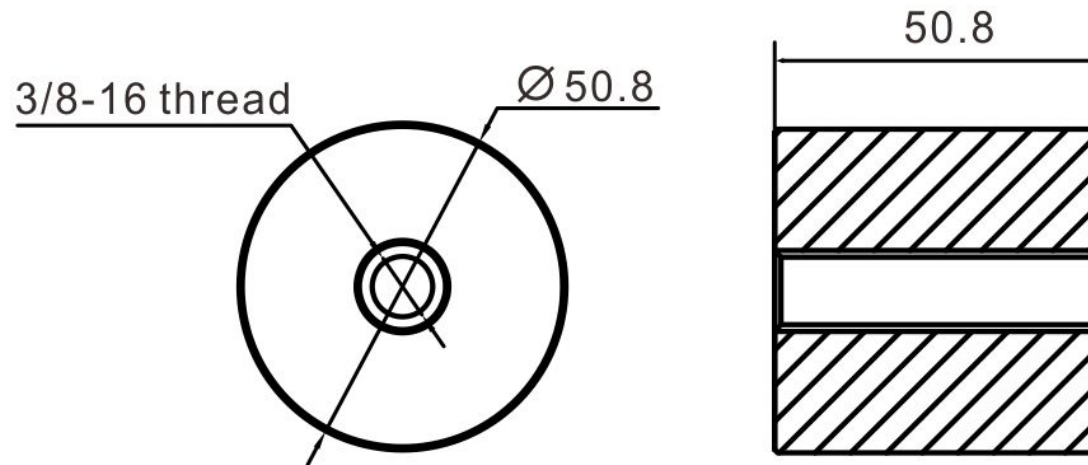

2" Standoff Base with 3/8-16 Thread

Code No.: SB200200XXX

- * Mounting hardware and standoff cap sold separately
- * Stainless steel 316
- * See online for available finishes

Suggested Layout:

Option 1

Max weight : 60kgs

Option 2

Max weight : 60kgs

* Actual weight capacity depends on mounting hardware and substrate material.