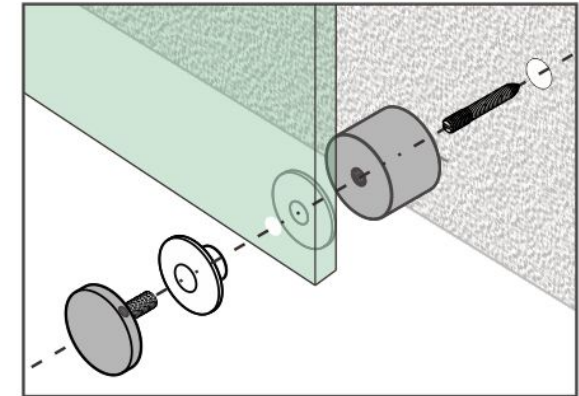

2" Standoff Base with 3/8-16 Thread

Code No.: SB200200XXX

- * Mounting hardware and standoff cap sold separately
- * Stainless steel 316
- * See online for available finishes

Suggested Layout:

Option 1

Max weight : 60kgs

Option 2

Max weight : 60kgs

* Actual weight capacity depends on mounting hardware and substrate material.