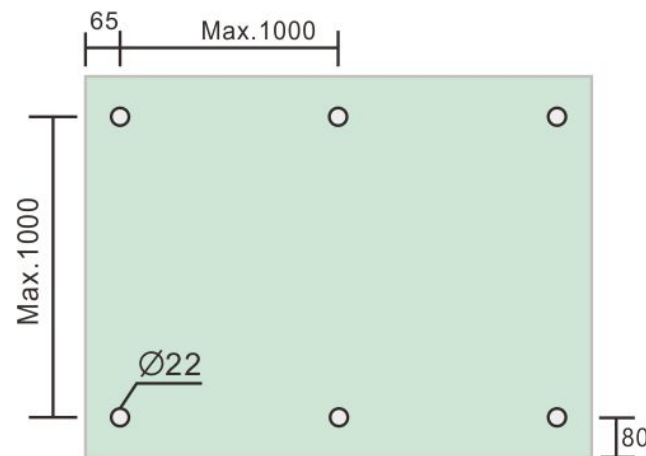

2" Standoff Base with 3/8-16 Thread

Code No.: SB200200XXX

- * Mounting hardware and standoff cap sold separately
- * Stainless steel 316
- * See online for available finishes

Suggested Layout:

Option 1

Max weight : 60kgs

Option 2

Max weight : 60kgs

* Actual weight capacity depends on mounting hardware and substrate material.