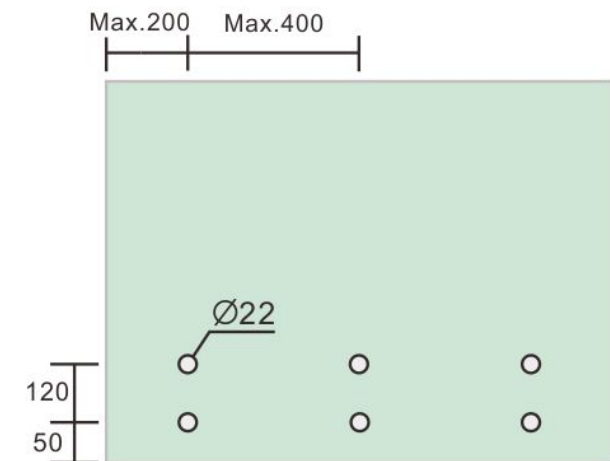

2" Standoff Base with 3/8-16 Thread

Code No.: SB200200XXX

- * Mounting hardware and standoff cap sold separately
- * Stainless steel 316
- * See online for available finishes

Suggested Layout:

Option 1

Max weight : 60kgs

Option 2

Max weight : 60kgs

* Actual weight capacity depends on mounting hardware and substrate material.