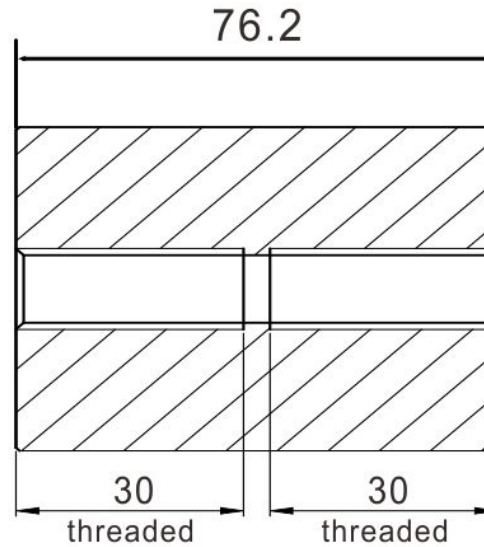

2" Standoff Base with 3/8-16 Thread

Code No.: SB200300XXX

- * Mounting hardware and standoff cap sold separately
- * Stainless steel 316
- * See online for available finishes

Suggested Layout:

Option 1

Max weight : 60kgs

Option 2

Max weight : 60kgs

* Actual weight capacity depends on mounting hardware and substrate material.