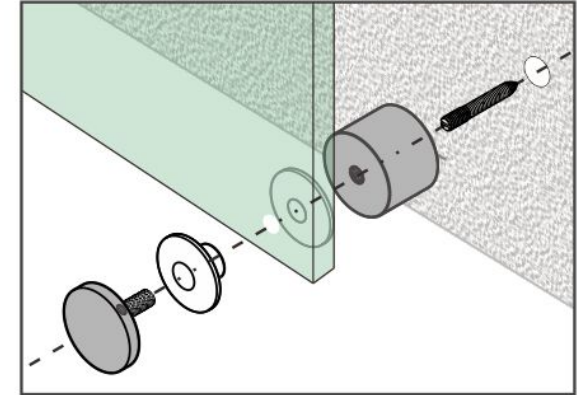

2" Standoff Base with 3/8-16 Thread

Code No.: SB200300XXX

- * Mounting hardware and standoff cap sold separately
- * Stainless steel 316
- * See online for available finishes

Suggested Layout:

Option 1

Max weight : 60kgs

Option 2

Max weight : 60kgs

* Actual weight capacity depends on mounting hardware and substrate material.