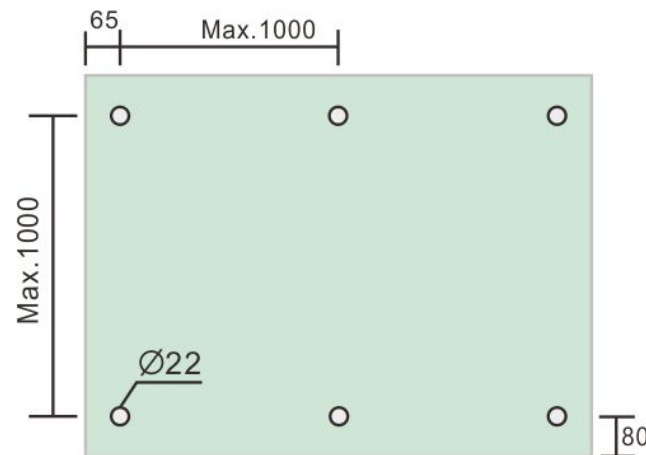

2" Standoff Base with 3/8-16 Thread

Code No.: SB200300XXX

- * Mounting hardware and standoff cap sold separately
- * Stainless steel 316
- * See online for available finishes

Suggested Layout:

Option 1

Max weight : 60kgs

Option 2

Max weight : 60kgs

* Actual weight capacity depends on mounting hardware and substrate material.