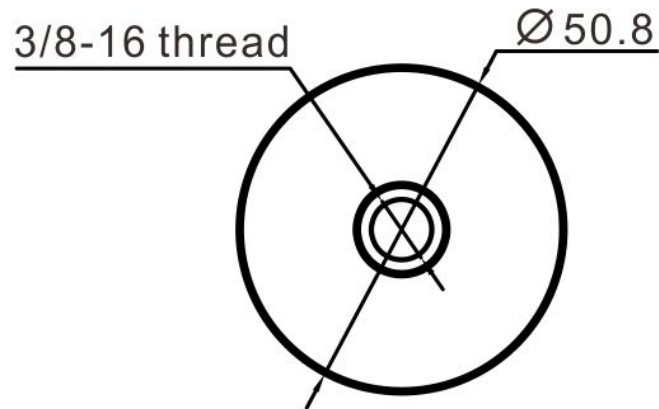

2" Standoff Base with 3/8-16 Thread

Code No.: SB200300XXX

- * Mounting hardware and standoff cap sold separately
- * Stainless steel 316
- * See online for available finishes

Suggested Layout:

Option 1

Max weight : 60kgs

Option 2

Max weight : 60kgs

* Actual weight capacity depends on mounting hardware and substrate material.