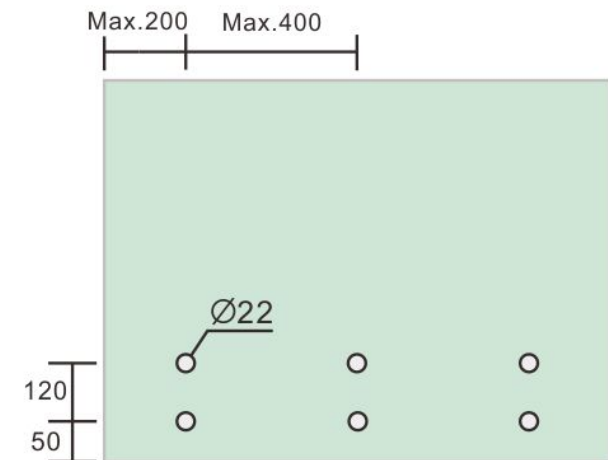

2" Standoff Base with 3/8-16 Thread

Code No.: SB200300XXX

- * Mounting hardware and standoff cap sold separately
- * Stainless steel 316
- * See online for available finishes

Suggested Layout:

Option 1

Max weight : 60kgs

Option 2

Max weight : 60kgs

* Actual weight capacity depends on mounting hardware and substrate material.