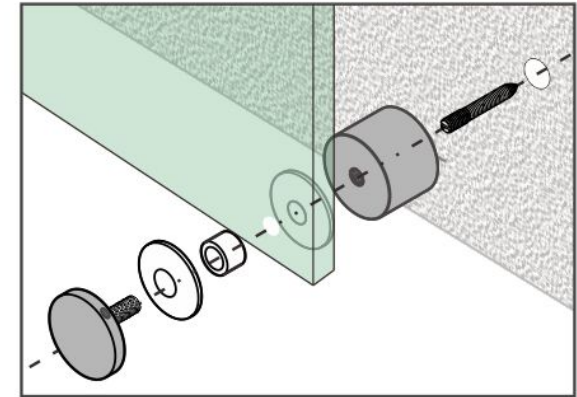

2" Standoff Base with 1/2-13 Thread

Code No.:SBA200300XXX

- * Mounting hardware and standoff cap sold separately
- * Stainless steel 316
- * See online for available finishes

Suggested Layout:

Option 1

Option 2

* Actual weight capacity depends on mounting hardware and substrate material.