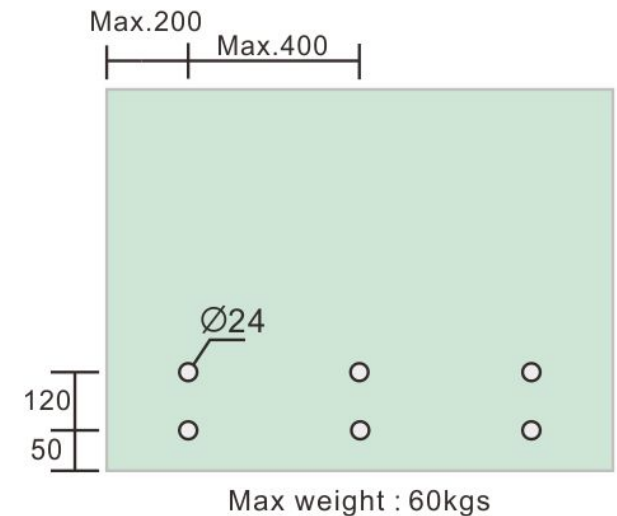

2" Standoff Base with 1/2-13 Thread

Code No.:SBA200300XXX

- * Mounting hardware and standoff cap sold separately
- * Stainless steel 316
- * See online for available finishes

Suggested Layout:

Option 1

Option 2

* Actual weight capacity depends on mounting hardware and substrate material.