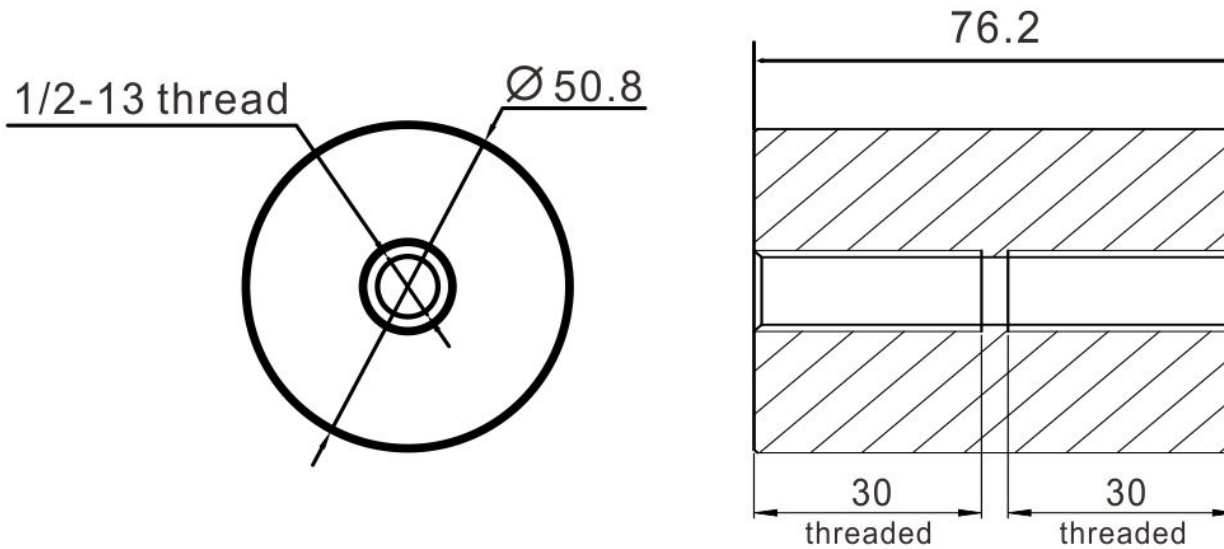

2" Standoff Base with 1/2-13 Thread

Code No.:SBA200300XXX

- * Mounting hardware and standoff cap sold separately
- * Stainless steel 316
- * See online for available finishes

Suggested Layout:

Option 1

Option 2

* Actual weight capacity depends on mounting hardware and substrate material.