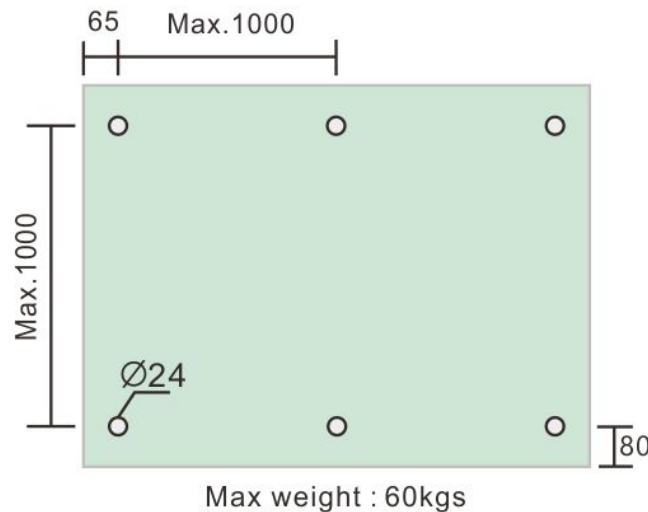

2" Standoff Base with 1/2-13 Thread

Code No.:SBA200300XXX

- * Mounting hardware and standoff cap sold separately
- * Stainless steel 316
- * See online for available finishes

Suggested Layout:

Option 1

Option 2

* Actual weight capacity depends on mounting hardware and substrate material.