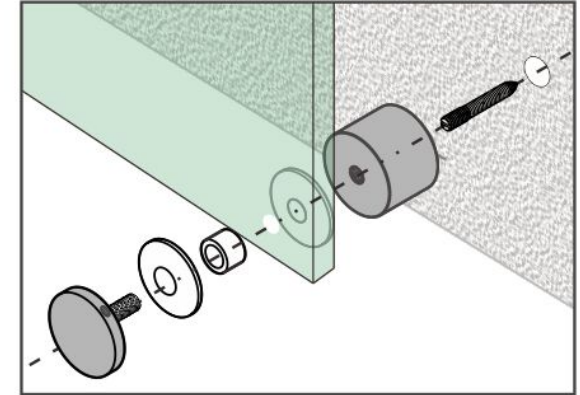

# 2" Standoff Base with 1/2-13 Thread

Code No.:SBA200400XXX

- \* Mounting hardware and standoff cap sold separately
- \* Stainless steel 316
- \* See online for available finishes

## Suggested Layout:

Option 1

Option 2

\* Actual weight capacity depends on mounting hardware and substrate material.