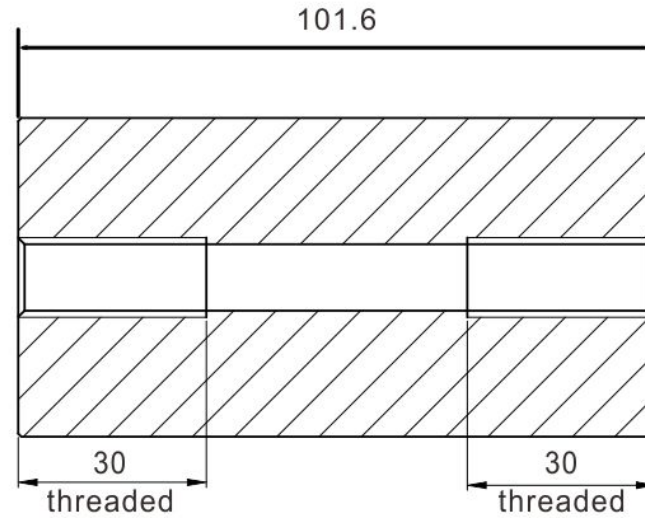

# 2" Standoff Base with 1/2-13 Thread

Code No.:SBA200400XXX

- \* Mounting hardware and standoff cap sold separately
- \* Stainless steel 316
- \* See online for available finishes

## Suggested Layout:

Option 1

Option 2

\* Actual weight capacity depends on mounting hardware and substrate material.