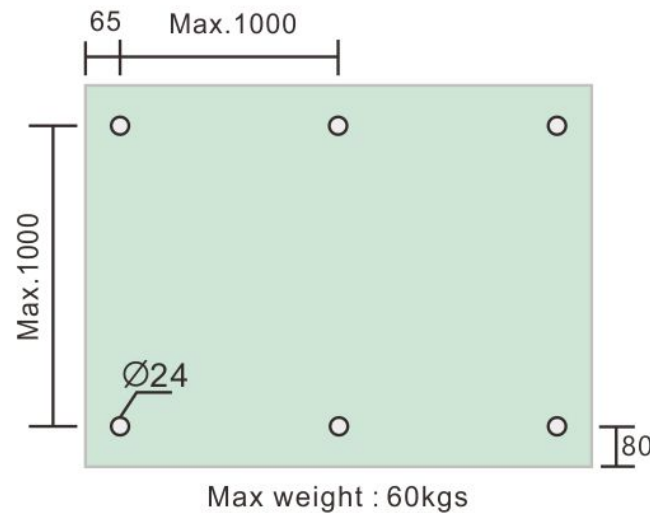

# 2" Standoff Base with 1/2-13 Thread

Code No.:SBA200400XXX

- \* Mounting hardware and standoff cap sold separately
- \* Stainless steel 316
- \* See online for available finishes

## Suggested Layout:

Option 1

Option 2

\* Actual weight capacity depends on mounting hardware and substrate material.