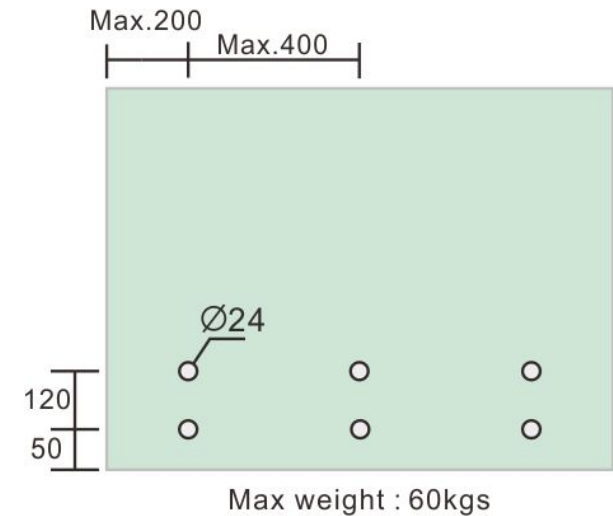

# 2" Standoff Base with 1/2-13 Thread

Code No.:SBA200400XXX

- \* Mounting hardware and standoff cap sold separately
- \* Stainless steel 316
- \* See online for available finishes

## Suggested Layout:

Option 1

Option 2

\* Actual weight capacity depends on mounting hardware and substrate material.