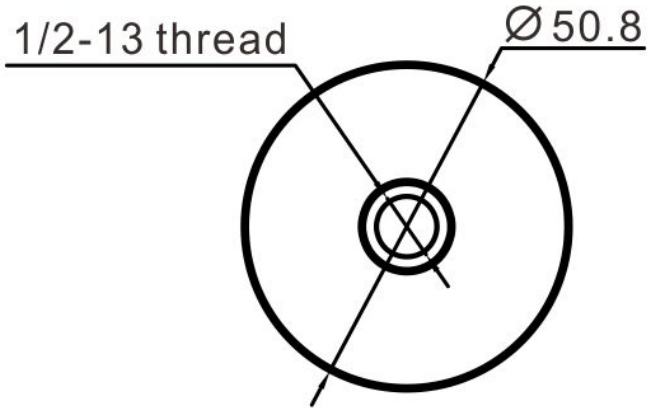

# 2" Standoff Base with 1/2-13 Thread

Code No.:SBA200400XXX

- \* Mounting hardware and standoff cap sold separately
- \* Stainless steel 316
- \* See online for available finishes

## Suggested Layout:

Option 1

Option 2

\* Actual weight capacity depends on mounting hardware and substrate material.