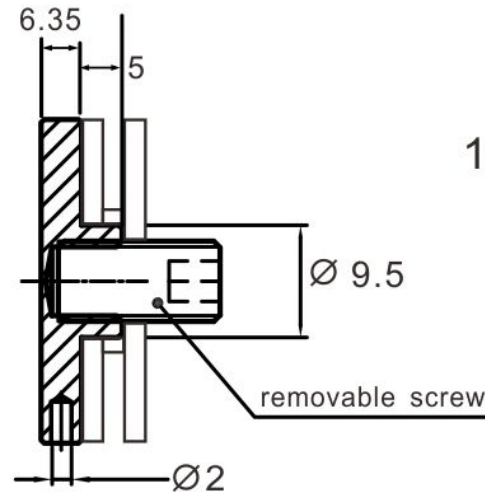

# 1" Standoff Cap with 1/4-20 Thread

Code No.: SC100025XXX

| # | Name                | Qty |
|---|---------------------|-----|
| 1 | Cap                 | 1   |
| 2 | Screw 1/4-20x25.4mm | 1   |
| 3 | Gasket              | 1   |
| 4 | Washer              | 1   |
| 5 | Gasket              | 1   |

## Suggested Layout:

- \* Mounting hardware and standoff base sold separately
- \* Stainless steel 316
- \* See online for available finishes

### Option 2

Max weight : 30kgs

\* Actual weight capacity depends on mounting hardware and substrate material.