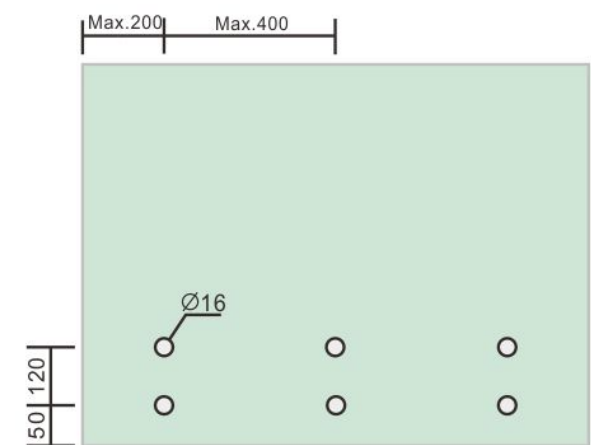

# 1" Standoff Cap with 1/4-20 Thread

Code No.: SC100025XXX

| # | Name                | Qty |
|---|---------------------|-----|
| 1 | Cap                 | 1   |
| 2 | Screw 1/4-20x25.4mm | 1   |
| 3 | Gasket              | 1   |
| 4 | Washer              | 1   |
| 5 | Gasket              | 1   |

## Suggested Layout:

- \* Mounting hardware and standoff base sold separately
- \* Stainless steel 316
- \* See online for available finishes

### Option 1

Max weight : 30kgs

### Option 2

Max weight : 30kgs

\* Actual weight capacity depends on mounting hardware and substrate material.