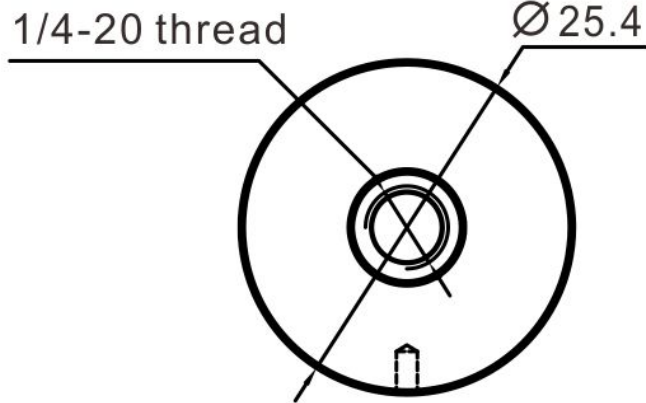

# 1" Standoff Cap with 1/4-20 Thread

Code No.: SC100025XXX

| # | Name                | Qty |
|---|---------------------|-----|
| 1 | Cap                 | 1   |
| 2 | Screw 1/4-20x25.4mm | 1   |
| 3 | Gasket              | 1   |
| 4 | Washer              | 1   |
| 5 | Gasket              | 1   |

## Suggested Layout:

- \* Mounting hardware and standoff base sold separately
- \* Stainless steel 316
- \* See online for available finishes