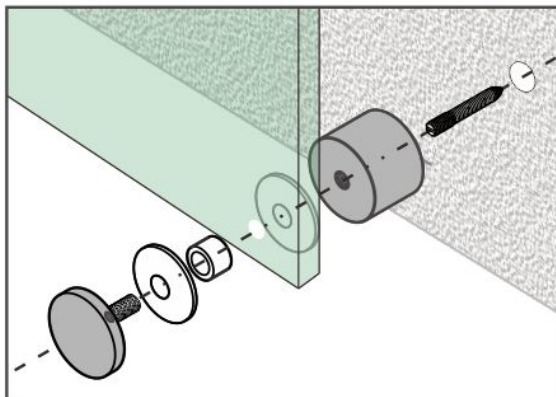

# 1" Standoff Cap with 1/4-20 Thread

Code No.: SC100025XXX

| # | Name                | Qty |
|---|---------------------|-----|
| 1 | Cap                 | 1   |
| 2 | Screw 1/4-20x25.4mm | 1   |
| 3 | Gasket              | 1   |
| 4 | Washer              | 1   |
| 5 | Gasket              | 1   |

## Suggested Layout:

- \* Mounting hardware and standoff base sold separately
- \* Stainless steel 316
- \* See online for available finishes