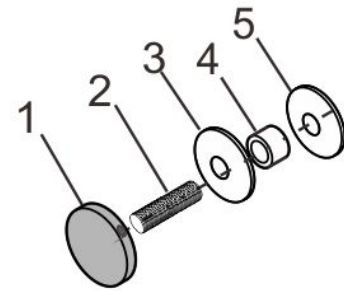

# 1" Standoff Cap with 1/4-20 Thread

Code No.: SC100025XXX

| # | Name                | Qty |
|---|---------------------|-----|
| 1 | Cap                 | 1   |
| 2 | Screw 1/4-20x25.4mm | 1   |
| 3 | Gasket              | 1   |
| 4 | Washer              | 1   |
| 5 | Gasket              | 1   |

## Suggested Layout:

- \* Mounting hardware and standoff base sold separately
- \* Stainless steel 316
- \* See online for available finishes

### Option 1

Max weight : 30kgs

### Option 2

Max weight : 30kgs

\* Actual weight capacity depends on mounting hardware and substrate material.