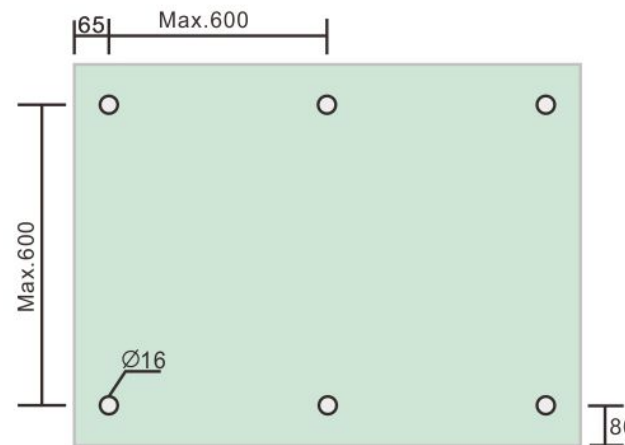

# 1" Standoff Cap with 1/4-20 Thread

Code No.: SC100025XXX

| # | Name                | Qty |
|---|---------------------|-----|
| 1 | Cap                 | 1   |
| 2 | Screw 1/4-20x25.4mm | 1   |
| 3 | Gasket              | 1   |
| 4 | Washer              | 1   |
| 5 | Gasket              | 1   |

## Suggested Layout:

- \* Mounting hardware and standoff base sold separately
- \* Stainless steel 316
- \* See online for available finishes

### Option 1

Max weight : 30kgs

### Option 2

Max weight : 30kgs

\* Actual weight capacity depends on mounting hardware and substrate material.