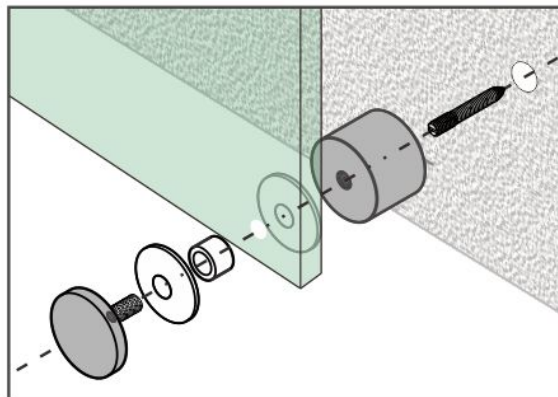

1-1/4" Standoff Cap with 5/16-18 Thread

Code No.: SC125025XXX

#	Name	Qty
1	Cap	1
2	Screw 5/16-18x25.4mm	1
3	Gasket	1
4	Washer	1
5	Gasket	1

Suggested Layout:

- * Mounting hardware and standoff base sold separately
- * Stainless steel 316
- * See online for available finishes