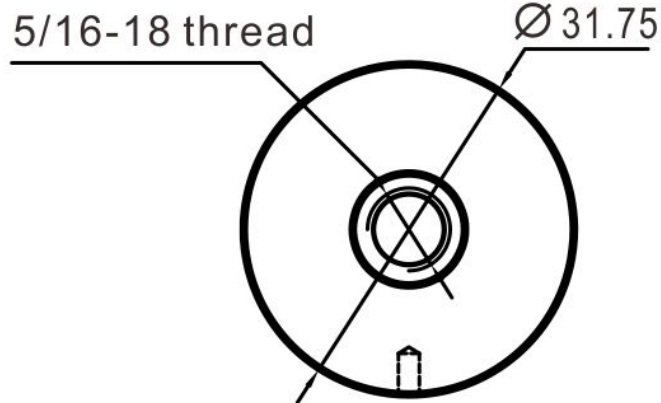

1-1/4" Standoff Cap with 5/16-18 Thread

Code No.: SC125025XXX

#	Name	Qty
1	Cap	1
2	Screw 5/16-18x25.4mm	1
3	Gasket	1
4	Washer	1
5	Gasket	1

Suggested Layout:

- * Mounting hardware and standoff base sold separately
- * Stainless steel 316
- * See online for available finishes

Option 1

Max weight : 40kgs

Option 2

Max weight : 40kgs

* Actual weight capacity depends on mounting hardware and substrate material.