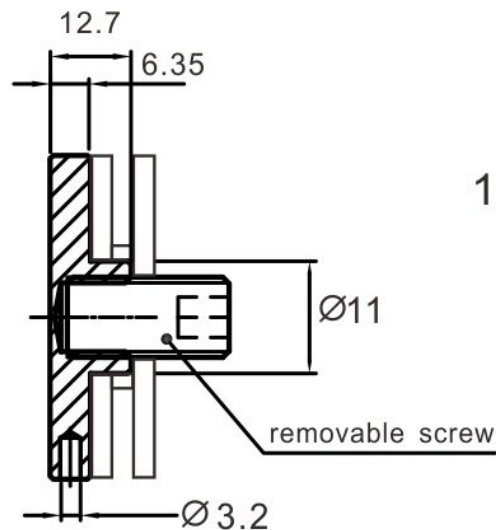

1-1/4" Standoff Cap with 5/16-18 Thread

Code No.: SC125025XXX

#	Name	Qty
1	Cap	1
2	Screw 5/16-18x25.4mm	1
3	Gasket	1
4	Washer	1
5	Gasket	1

Suggested Layout:

- * Mounting hardware and standoff base sold separately
- * Stainless steel 316
- * See online for available finishes

Option 1

Max weight : 40kgs

Option 2

Max weight : 40kgs

* Actual weight capacity depends on mounting hardware and substrate material.