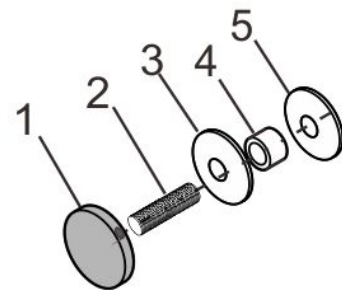

1-1/4" Standoff Cap with 5/16-18 Thread

Code No.: SC125025XXX

#	Name	Qty
1	Cap	1
2	Screw 5/16-18x25.4mm	1
3	Gasket	1
4	Washer	1
5	Gasket	1

Suggested Layout:

- * Mounting hardware and standoff base sold separately
- * Stainless steel 316
- * See online for available finishes

Option 1

Max weight : 40kgs

Option 2

Max weight : 40kgs

* Actual weight capacity depends on mounting hardware and substrate material.