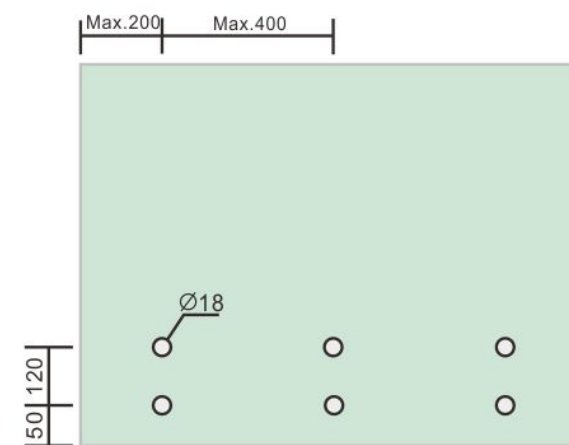

1-1/4" Standoff Cap with 5/16-18 Thread

Code No.: SC125025XXX

#	Name	Qty
1	Cap	1
2	Screw 5/16-18x25.4mm	1
3	Gasket	1
4	Washer	1
5	Gasket	1

Suggested Layout:

- * Mounting hardware and standoff base sold separately
- * Stainless steel 316
- * See online for available finishes

Option 1

Max weight : 40kgs

Option 2

Max weight : 40kgs

* Actual weight capacity depends on mounting hardware and substrate material.