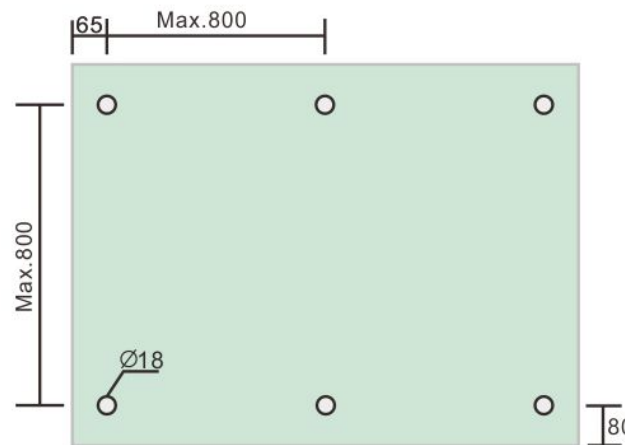

1-1/4" Standoff Cap with 5/16-18 Thread

Code No.: SC125025XXX

#	Name	Qty
1	Cap	1
2	Screw 5/16-18x25.4mm	1
3	Gasket	1
4	Washer	1
5	Gasket	1

Suggested Layout:

- * Mounting hardware and standoff base sold separately
- * Stainless steel 316
- * See online for available finishes

Option 1

Max weight : 40kgs

Option 2

Max weight : 40kgs

* Actual weight capacity depends on mounting hardware and substrate material.