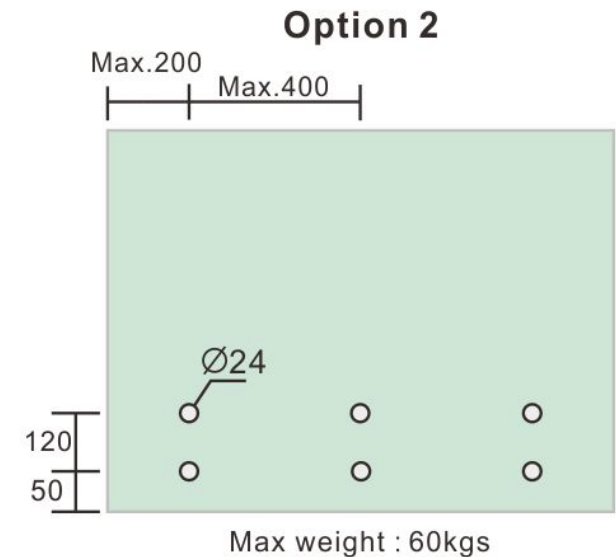

2" Standoff Cap with 1/2-13 Thread

Code No.: SCA200025XXX

#	Name	Qty
1	Cap	1
2	Screw 1/2-13x25.4mm	1
3	Gasket	1
4	Washer	1
5	Gasket	1

Suggested Layout:

- * Mounting hardware and standoff base sold separately
- * Stainless steel 316
- * See online for available finishes

* Actual weight capacity depends on mounting hardware and substrate material.