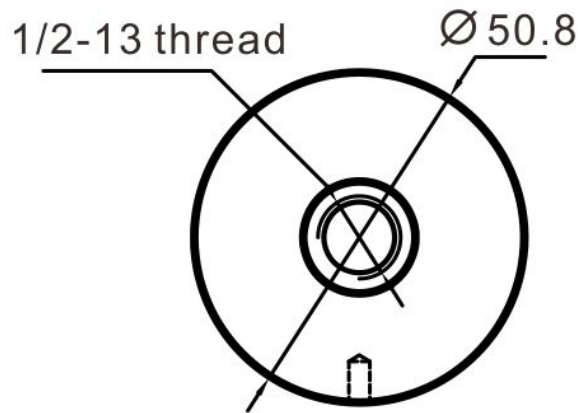

2" Standoff Cap with 1/2-13 Thread

Code No.: SCA200025XXX

#	Name	Qty
1	Cap	1
2	Screw 1/2-13x25.4mm	1
3	Gasket	1
4	Washer	1
5	Gasket	1

Suggested Layout:

- * Mounting hardware and standoff base sold separately
- * Stainless steel 316
- * See online for available finishes

* Actual weight capacity depends on mounting hardware and substrate material.