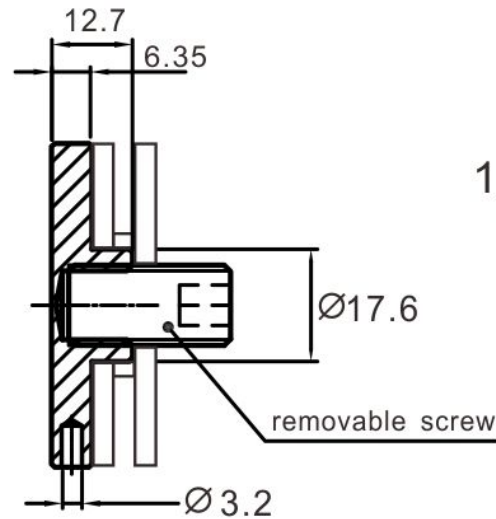

2" Standoff Cap with 1/2-13 Thread

Code No.: SCA200025XXX

#	Name	Qty
1	Cap	1
2	Screw 1/2-13x25.4mm	1
3	Gasket	1
4	Washer	1
5	Gasket	1

Suggested Layout:

- * Mounting hardware and standoff base sold separately
- * Stainless steel 316
- * See online for available finishes

* Actual weight capacity depends on mounting hardware and substrate material.