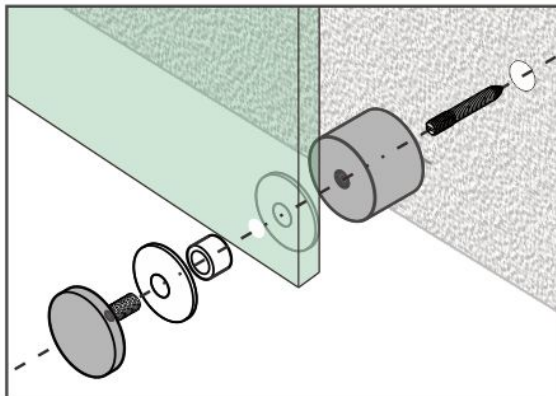

2" Standoff Cap with 1/2-13 Thread

Code No.: SCA200025XXX

#	Name	Qty
1	Cap	1
2	Screw 1/2-13x25.4mm	1
3	Gasket	1
4	Washer	1
5	Gasket	1

Suggested Layout:

- * Mounting hardware and standoff base sold separately
- * Stainless steel 316
- * See online for available finishes

* Actual weight capacity depends on mounting hardware and substrate material.