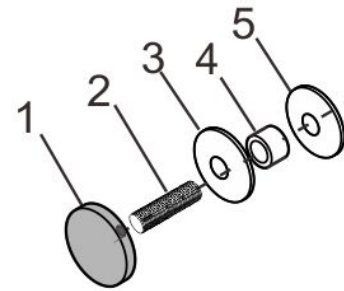

2" Standoff Cap with 1/2-13 Thread

Code No.: SCA200025XXX

#	Name	Qty
1	Cap	1
2	Screw 1/2-13x25.4mm	1
3	Gasket	1
4	Washer	1
5	Gasket	1

Suggested Layout:

- * Mounting hardware and standoff base sold separately
- * Stainless steel 316
- * See online for available finishes

* Actual weight capacity depends on mounting hardware and substrate material.