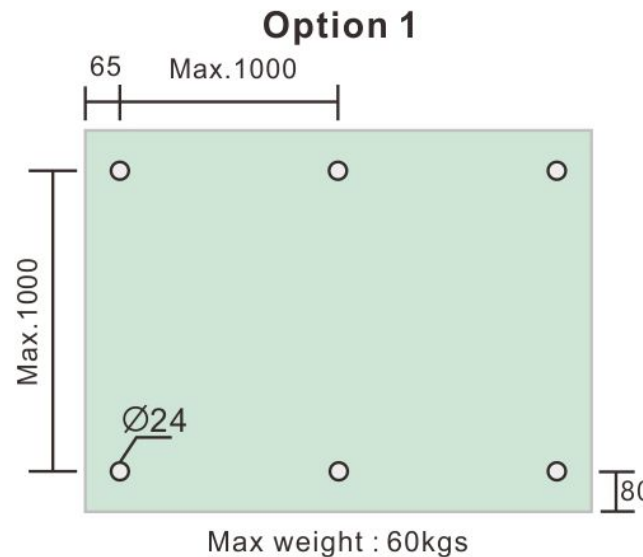

2" Standoff Cap with 1/2-13 Thread

Code No.: SCA200025XXX

#	Name	Qty
1	Cap	1
2	Screw 1/2-13x25.4mm	1
3	Gasket	1
4	Washer	1
5	Gasket	1

Suggested Layout:

- * Mounting hardware and standoff base sold separately
- * Stainless steel 316
- * See online for available finishes

* Actual weight capacity depends on mounting hardware and substrate material.