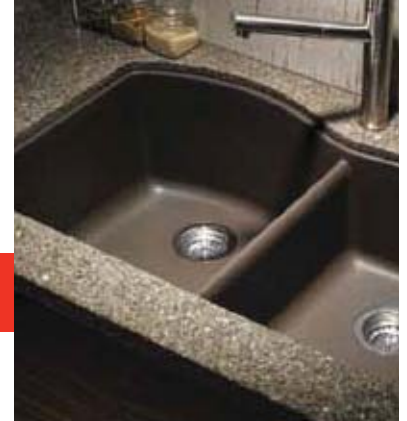

And its advanced surface technology ensures that it is non-porous, easy-to-clean and extremely hygienic. SILGRANIT® II is designed to stand up to the toughest challenges.

ANTHRACITE

BISCUIT

CAFÉ BROWN

- Will not scratch
- Withstands temperatures of up to 536°F
- Can't burn, scorch or mark the surface
- SILGRANIT® II sinks are colored throughout and are non-fading
- Color is consistent from sink to sink
- Brilliant and easy-care
- Will not absorb odors or bacteria