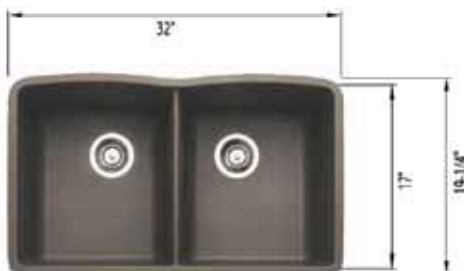

Specifications

Bowls Depth
9-1/2" (24.13 cm)
Minimum Cabinet Size
36" (91.44 cm)

Model No

4817U250 Café Brown
4817U906 Anthracite
Optional Accessories
4848170 Left Grid
4846170 Right Grid
4845215 Cutting Board