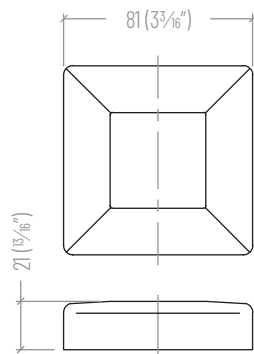

BASE PLATE COVER