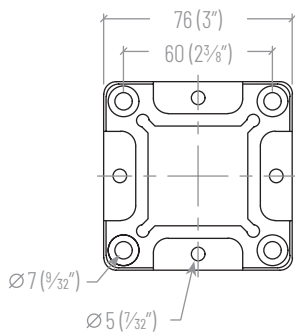

ElitePosts

Richelieu Glazing Supplies is excited to introduce our new line of Elite Posts! Fully engineered and designed for modern life, this line is sure to impress. Available in Satin and Black, our Elite Posts can be installed on the front, middle, or back of your step to create an elegant look for your home.

#	PRODUCT CODE	DESCRIPTION
1	SSPE36BPEF	STAIR BOTTOM POST - Front
2	SSPE36BPEM	STAIR BOTTOM POST - Middle
3	SSPE36BPEB	STAIR BOTTOM POST - Back
4	SSPE36STLF	STAIR LINE POST - Front
5	SSPE36STLM	STAIR LINE POST - Middle
6	SSPE36STLB	STAIR LINE POST - Back
7	SSPE36STEF	STAIR END POST - Front
8	SSPE36STEM	STAIR END POST - Middle
9	SSPE36STEB	STAIR END POST - Back
10	SSPE36STBF	STAIR BLANK POST - Front
11	SSPE36STBM	STAIR BLANK POST - Middle
12	SSPE36STBB	STAIR BLANK POST - Back
13	SSPE36LNDE	LANDING END / TURN POST
14	SSPE36LNDL	LANDING LINE POST
15	SSPE36LNDC	LANDING CORNER POST
16	SSPE36LNDB	LANDING BLANK POST

BASE PLATE