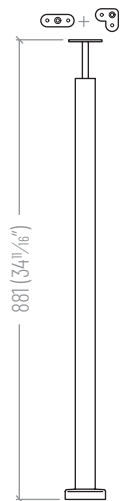

# ElitePosts

**Black (900)**

**Satin (10)**

- Pre-fabricated stainless steel square posts fully engineered for interior residential applications.
- Material is SS304, in both satin and black powder coated.
- Provides placement on the front, middle, and back of the tread for 36" high railings.
- Fully welded tube supports with solid square stem, providing a modern and clean look.
- Fully welded solid cast stainless steel base plates.
- Small square glass clips secured by an M8 x 20 stainless steel fastener included.
- Flat handrail attachment plates and base plate covers also included.
- Suitable for 6-10mm glass.

#	PRODUCT CODE	DESCRIPTION
1	SSPE36BPEF	STAIR BOTTOM POST - Front
2	SSPE36BPEM	STAIR BOTTOM POST - Middle
3	SSPE36BPEB	STAIR BOTTOM POST - Back
4	SSPE36STLF	STAIR LINE POST - Front
5	SSPE36STLM	STAIR LINE POST - Middle
6	SSPE36STLB	STAIR LINE POST - Back
7	SSPE36STEF	STAIR END POST - Front
8	SSPE36STEM	STAIR END POST - Middle
9	SSPE36STEB	STAIR END POST - Back
10	SSPE36STBF	STAIR BLANK POST - Front
11	SSPE36STBM	STAIR BLANK POST - Middle
12	SSPE36STBB	STAIR BLANK POST - Back
13	SSPE36LNDE	LANDING END / TURN POST
14	SSPE36LNDL	LANDING LINE POST
15	SSPE36LNDC	LANDING CORNER POST
16	SSPE36LNDB	LANDING BLANK POST

**BASE PLATE**

**BASE PLATE COVER**

**GLASS CLIP**

Additional glass clips available

## Landing Posts

**LANDING END  
STAIR/LANDING TURN**

⑬ SSPE36LNDE

**LANDING LINE**

⑭ SSPE36LNDL

**LANDING CORNER**

⑮ SSPE36LNDC

**LANDING BLANK**