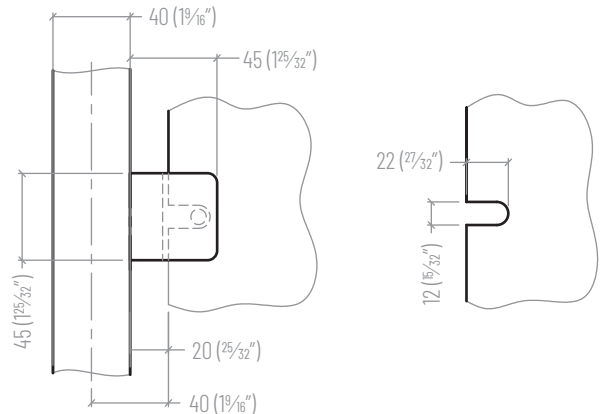

GLASS CLIP

Additional glass clips available